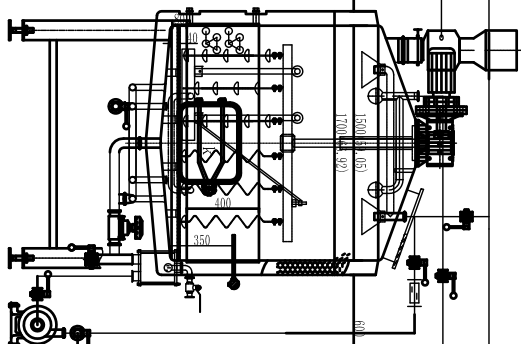

30BBL Hot water tank

Mash/Lauter tank

Kettle tank

whirlpool tank

3200 (126)

CIP