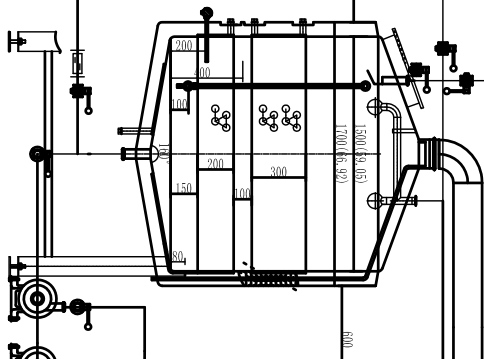

30BBL Hot water tank

Mash/Lauter tank

Kettle tank

whirlpool tank

3200 (126)

CIP