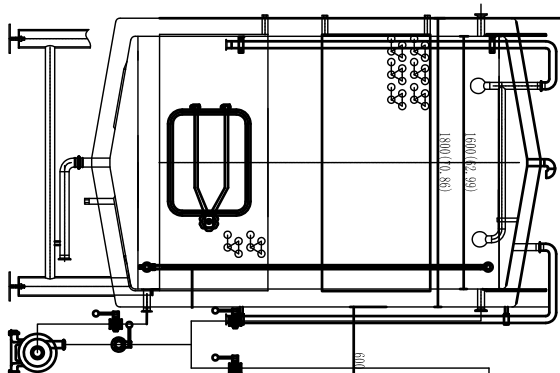

30BBL Hot water tank

Mash/Lauter tank

Kettle tank

whirlpool tank

3200 (126)

CIP