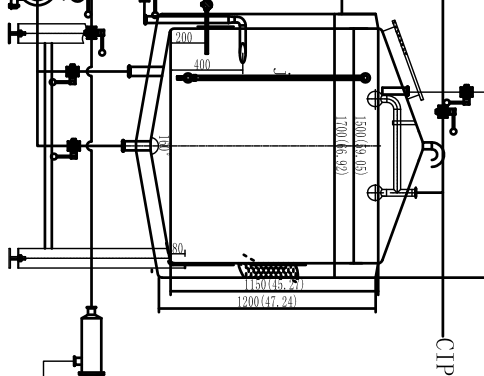

30BBL Hot water tank

Mash/Lauter tank

Kettle tank

whirlpool tank

3200 (126)

CIP