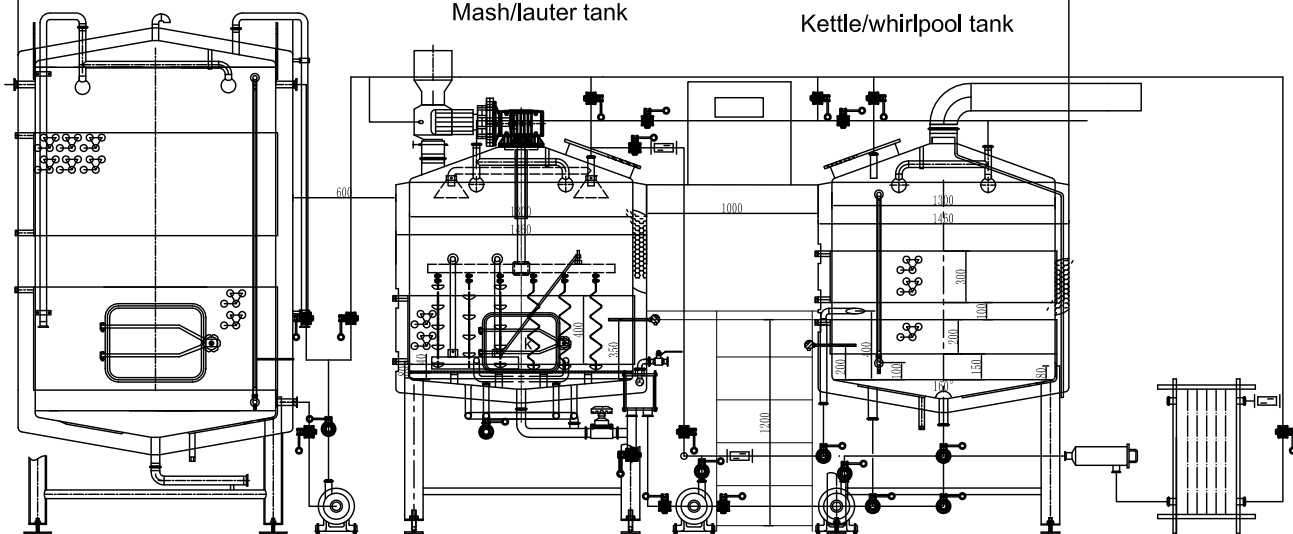

6200(244)

20BBL Hot water tank

10BBL

Mash/lauter tank

Kettle/whirlpool tank

Brewhouse Solutions LLC			10 bbl 2 vessel steam brewhouse
Design	Stage remark	Weight	scale
Check			
Audit			
Approve	Total page		