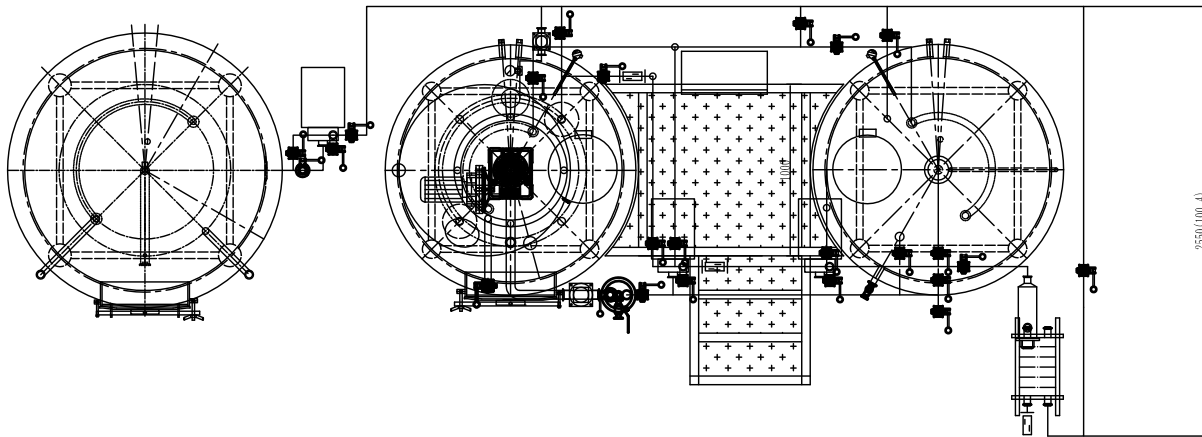

6200(244)

20BBL Hot water tank

10BBL

Mash/lauter tank

Kettle/whirlpool tank

Brewhouse Solutions LLC			10 bbl 2 vessel steam brewhouse
Design	Stage remark	Weight	scale
Check			
Audit			
Approve	Total page		