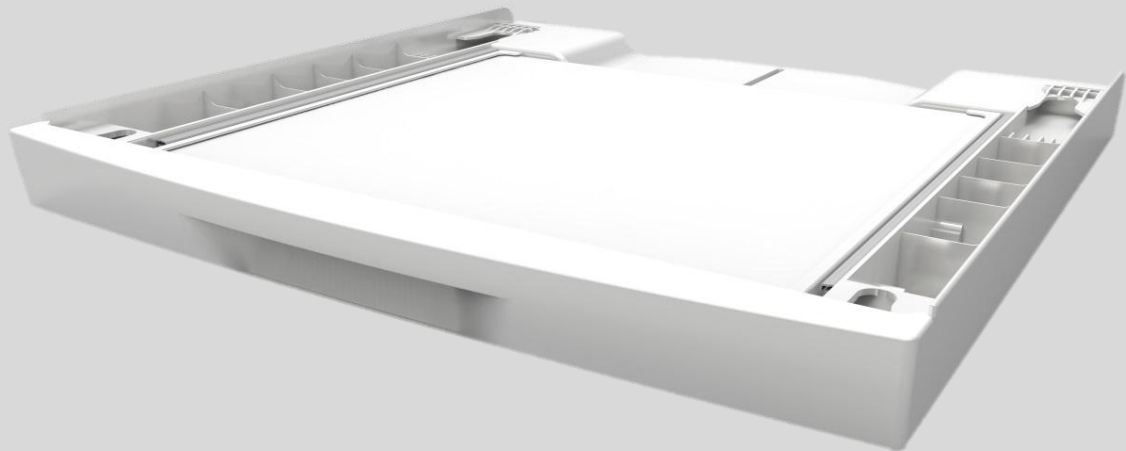

# Appearance

---

# Dimension

Net dimensions(mm)	636*590**59
Packaged dimension(mm)	695*675*113
Net (kg)	4.1kg
Gross (kg)	5.1kg
20 ft	504
40 ft High	1071
40' HQ	1173

NO	Fitting position	Dimension(mm)
1	Height after stacking	1786
2	Depth after sliding out	400
3	Draw width	459
4	Length after	1039
5	Width	595