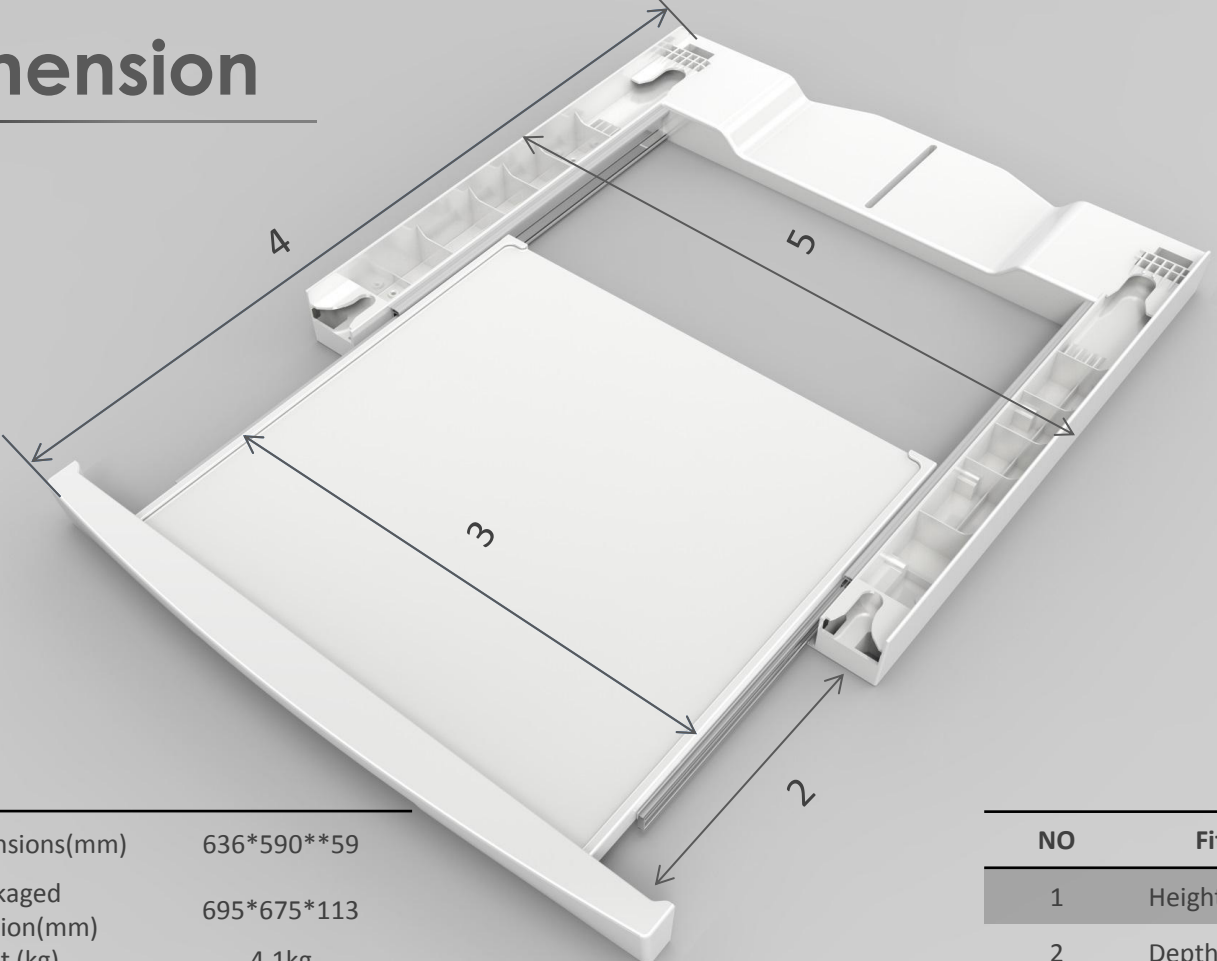

# Dimension

Net dimensions(mm)	636*590**59
Packaged dimension(mm)	695*675*113
Net (kg)	4.1kg
Gross (kg)	5.1kg
20 ft	504
40 ft High	1071
40' HQ	1173

NO	Fitting position	Dimension(mm)
1	Height after stacking	1786
2	Depth after sliding out	400
3	Draw width	459
4	Length after	1039
5	Width	595