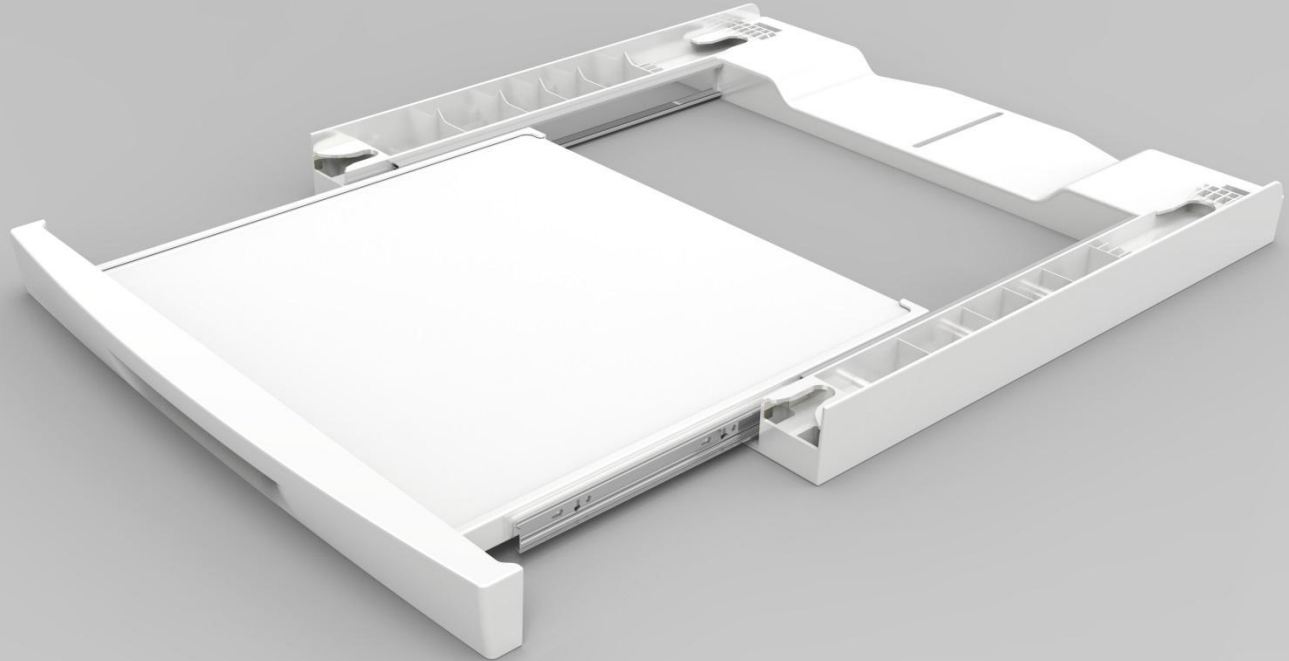

# New Stacking Kit

for Midea Tumble Dryer

# Appearance

---

# Dimension

Net dimensions(mm)	636*590**59
Packaged dimension(mm)	695*675*113
Net (kg)	4.1kg
Gross (kg)	5.1kg
20 ft	504
40 ft High	1071
40' HQ	1173

NO	Fitting position	Dimension(mm)
1	Height after stacking	1786
2	Depth after sliding out	400
3	Draw width	459
4	Length after	1039
5	Width	595