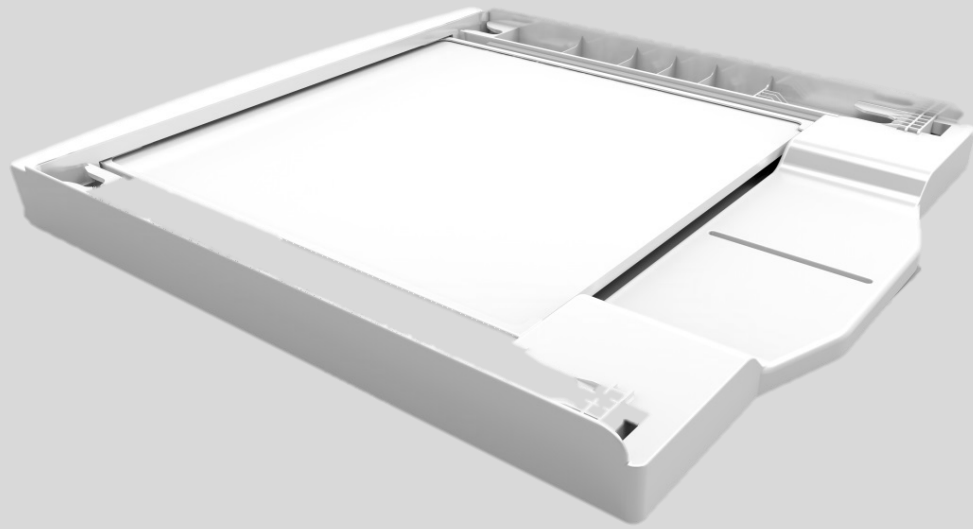

# Appearance

---

# Dimension

Net dimensions(mm)	636*590**59
Packaged dimension(mm)	695*675*113
Net (kg)	4.1kg
Gross (kg)	5.1kg
20 ft	504
40 ft High	1071
40' HQ	1173

NO	Fitting position	Dimension(mm)
1	Height after stacking	1786
2	Depth after sliding out	400
3	Draw width	459
4	Length after	1039
5	Width	595