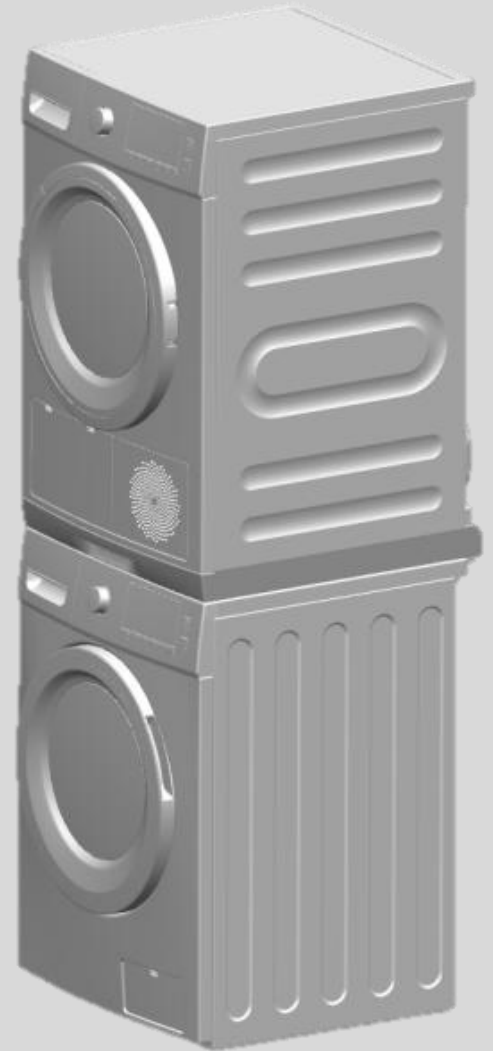

# New Stacking Kit

for Midea Tumble Dryer

# Appearance

---

# Dimension

Net dimensions(mm)	636*590**59
Packaged dimension(mm)	695*675*113
Net (kg)	4.1kg
Gross (kg)	5.1kg
20 ft	504
40 ft High	1071
40' HQ	1173

NO	Fitting position	Dimension(mm)
1	Height after stacking	1786
2	Depth after sliding out	400
3	Draw width	459
4	Length after	1039
5	Width	595