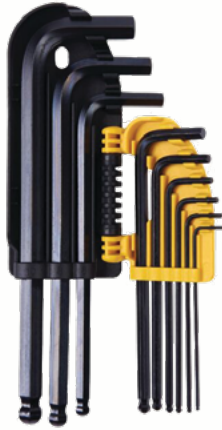

STANLEY 9 Piece Hex Key Set Metric Long Ball Point

• Ball end for angled or straight driving • Complete with plastic holder
69-9000

$20⁵⁰