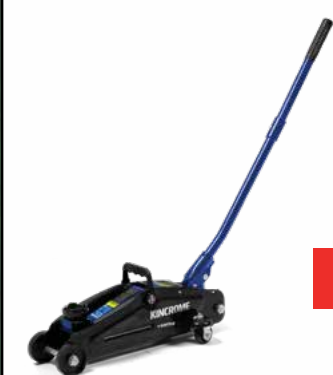

KINCROME

$109

KINCROME Trolley Jack - 1350kg Capacity
• Height raised: 330mm • Height lowered: 122mm • Suited to Serious DIY and Home Workshop Use
K12060