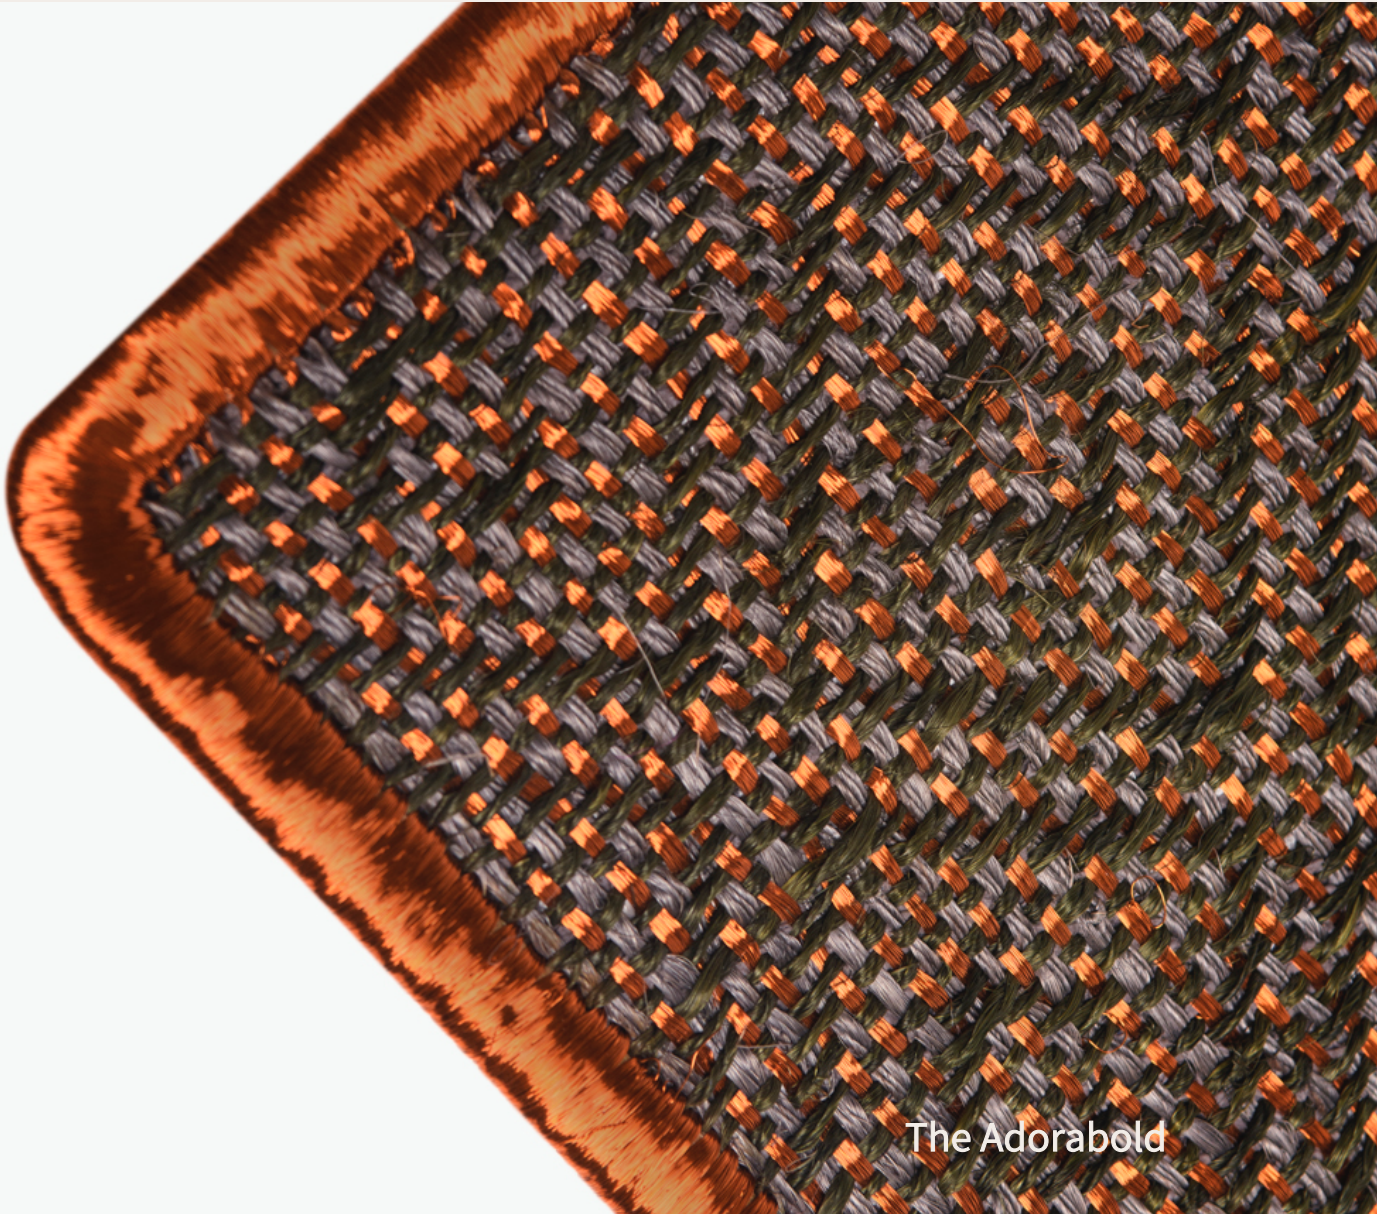

TAPISTELAR

Rugs

Technical Data Sheet

The Adorabold

Natural fique agave fiber and copper / tin threads.

tapistelar.com

TAPISTELAR

Rugs

Design · The Adorabold

Color · #18 Grey, #27 Olive green & Copper

Border · Natural fiber & copper

Composition · 80% Natural fiber (Fique) 20% Copper,

Backing · Memory foam

Sizes ·
0.90 x 1.50 meters
1.20 x 1.80
1.70 x 2.40
2.00 x 3.00
2.80 x 4.00

Custom Sizes ·
Max width 3.40 meters
Max length ∞

Technical Data ·
Thickness ~1 cm
Weight ~ 6 kg/m²

Applications · Residential, Commercial