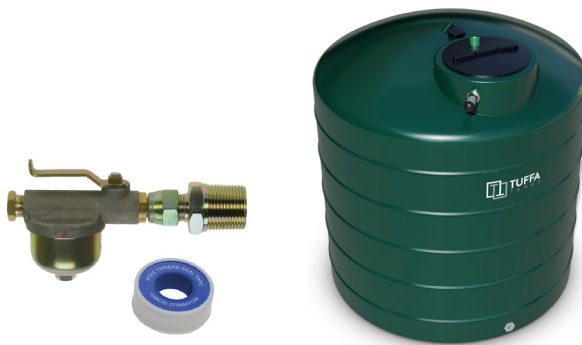

TECHNICAL SPECIFICATION

MODEL:	TUFFA 6000V SINGLE SKIN
CAPACITY (l):	6000
DIAMETER (mm):	2022
HEIGHT (mm):	2200
WEIGHT (kg):	140
MATERIAL:	Lower Linear Density Polyethylene

SPECIFICATION

- ▶ 2" BSP fill connection with cap and chain
- ▶ Overfill prevention valve
- ▶ Vent
- ▶ 1" BSP bottom outlet
- ▶ Watchman Sonic
- ▶ Tank fittings kit (1 - 1/2" adaptor, ball valve and filter)