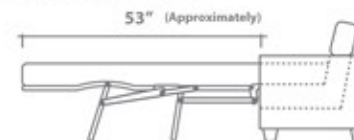

GENERAL INFORMATION:

- *dye-lot of the actual fabric and the swatch may not be exact match
- *no zipper/inserts in fibre filled toss pillows
- *overall dimensions may vary +/- 1"
- *see fabric swatch for exact colour

SPECIFICATIONS:

- Back:** Loose
- Back Pillows:** Box band, top stitch, feather/fibre blend fill
- Body:** Arms top stitch
- Seat Cushions:** Box band, top stitched, 4.5" thick foam core w/ feather/fibre blend wrap
- Suspension:** Seat: Spring | Back: Webbing
- Toss Pillows:** 18" x 18", square, simple, fibre/feather blend fill, zipper

SOFABEDS:

- Overall height, seat height & arm height increases by 2"
- Seat depth decreases by 4.5"
- Overall depth of sofabed increases approximately 53" when opened

LEG:

Uptown Dark