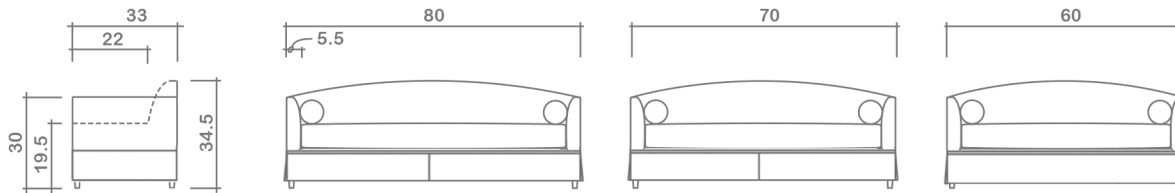

Sofa

Condo Sofa

Loveseat

Arms Detachable: No

Sofa Beds Available: No

GENERAL INFORMATION:

- *dye-lot of the actual fabric and the swatch may not be exact match
- *no zipper/inserts in fibre filled toss pillows
- *overall dimensions may vary +/- 1"
- *see fabric swatch for exact colour

SPECIFICATIONS:

- **Back:** Tight
- **Body:** Piping on kick plate at the bottom all around, piping on arms on the outside
- **Seat Cushions:** Box band, top stitch, 6" thick crown Foam w/ polyester wrap
- **Suspension:** Seat: Springs | Back: Springs
- **Toss Pillows:** Bolster 5" dia, top stitch, fibre fill

LEG:

McKenna Dark