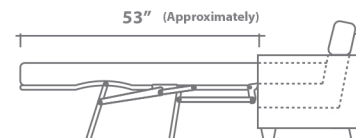

See Stirling Sectional Planner for more components

Sofa Beds Available: Yes (Dimensions vary to accommodate bed mechanism)

GENERAL INFORMATION:

- *dye-lot of the actual fabric and the swatch may not be exact match
- *no zipper/inserts in fibre filled toss pillows
- *overall dimensions may vary +/- 1"
- *see fabric swatch for exact colour

SPECIFICATIONS:

- Back:** Loose
- Back Pillows:** Box band, top stitch, feather/fibre blend
- Body:** Top stitch on arms
- Seat Cushions:** Box band, top stitch, 5" thick foam core w/ feather/fibre blend wrap
- Suspension:** Seat: Springs | Back: Webbing
- Toss Pillows:** Kidney, 20" x 10", simple, feather fill

SOFABEDS:

- Overall height, seat height & arm height increases by 2"
- Seat depth decreases by 4"
- Overall depth of sofa bed increases approximately 53" when opened

LEG:

Uptown Dark