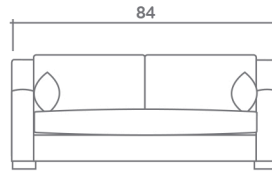

SU CASA

SHOPPE

OLIVIA COLLECTION

Condo Sofa

Arms Detachable: No

See Stirling Sectional Planner for more components

Sofa Beds Available: Yes (Dimensions vary to accommodate bed mechanism)

GENERAL INFORMATION:

- *dye-lot of the actual fabric and the swatch may not be exact match
- *no zipper/inserts in fibre filled toss pillows
- *overall dimensions may vary +/- 1"
- *see fabric swatch for exact colour

SPECIFICATIONS:

- **Back:** Loose
- **Back Pillows:** Box band, top stitch, feather/fibre blend
- **Body:** Top stitch on arms
- **Seat Cushions:** Box band, top stitch, 5" thick foam core w/ feather/fibre blend wrap
- **Suspension:** Seat: Springs | Back: Webbing
- **Toss Pillows:** Kidney, 20" x 10", simple, feather fill

SOFABEDS:

- Overall height, seat height & arm height increases by 2"
- Seat depth decreases by 4"
- Overall depth of sofa bed increases approximately 53" when opened

LEG:

Uptown Dark