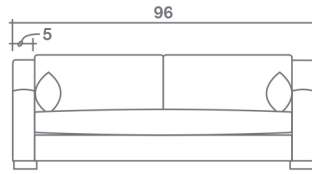

SU CASA

SHOPPE

OLIVIA COLLECTION

Sofa

Arms Detachable: No

See Stirling Sectional Planner for more components

Sofa Beds Available: Yes (Dimensions vary to accommodate bed mechanism)

GENERAL INFORMATION:

- *dye-lot of the actual fabric and the swatch may not be exact match
- *no zipper/inserts in fibre filled toss pillows
- *overall dimensions may vary +/- 1"
- *see fabric swatch for exact colour

SPECIFICATIONS:

- **Back:** Loose
- **Back Pillows:** Box band, top stitch, feather/fibre blend
- **Body:** Top stitch on arms
- **Seat Cushions:** Box band, top stitch, 5" thick foam core w/ feather/fibre blend wrap
- **Suspension:** Seat: Springs | Back: Webbing
- **Toss Pillows:** Kidney, 20" x 10", simple, feather fill

SOFABEDS:

- Overall height, seat height & arm height increases by 2"
- Seat depth decreases by 4"
- Overall depth of sofa bed increases approximately 53" when opened

LEG:

Uptown Dark