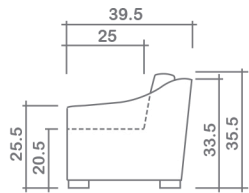

SU CASA

SHOPPE

OLIVIA COLLECTION

Sofa

Arms Detachable: No

See Stirling Sectional Planner for more components

Sofa Beds Available: Yes (Dimensions vary to accommodate bed mechanism)

GENERAL INFORMATION:

- *dye-lot of the actual fabric and the swatch may not be exact match
- *no zipper/inserts in fibre filled toss pillows
- *overall dimensions may vary +/- 1"
- *see fabric swatch for exact colour

SPECIFICATIONS:

- **Back:** Loose
- **Back Pillows:** Box band, top stitch, feather/fibre blend
- **Body:** Top stitch on arms
- **Seat Cushions:** Box band, top stitch, 5" thick foam core w/ feather/fibre blend wrap
- **Suspension:** Seat: Springs | Back: Webbing
- **Toss Pillows:** Kidney, 20" x 10", simple, feather fill

SOFABEDS:

- Overall height, seat height & arm height increases by 2"
- Seat depth decreases by 4"
- Overall depth of sofa bed increases approximately 53" when opened

LEG:

Uptown Dark