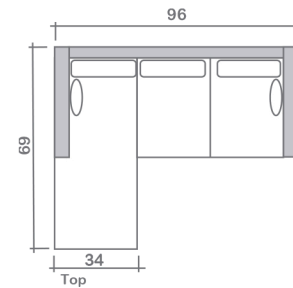

Sofa Chaise w/ Reversible Ottoman