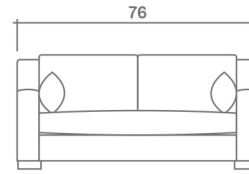

SU CASA

SHOPPE

OLIVIA COLLECTION

Love

Arms Detachable: No

See Stirling Sectional Planner for more components

Sofa Beds Available: Yes (Dimensions vary to accommodate bed mechanism)

GENERAL INFORMATION:

- *dye-lot of the actual fabric and the swatch may not be exact match
- *no zipper/inserts in fibre filled toss pillows
- *overall dimensions may vary +/- 1"
- *see fabric swatch for exact colour

SPECIFICATIONS:

- **Back:** Loose
- **Back Pillows:** Box band, top stitch, feather/fibre blend
- **Body:** Top stitch on arms
- **Seat Cushions:** Box band, top stitch, 5" thick foam core w/ feather/fibre blend wrap
- **Suspension:** Seat: Springs | Back: Webbing
- **Toss Pillows:** Kidney, 20" x 10", simple, feather fill

SOFABEDS:

- Overall height, seat height & arm height increases by 2"
- Seat depth decreases by 4"
- Overall depth of sofa bed increases approximately 53" when opened

LEG:

Uptown Dark