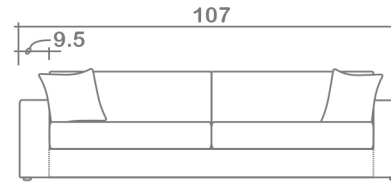

SU CASA

S H O P P E

MOSES COLLECTION

Sofa

Not available in vinyl or velvet fabrics

Arms Detachable: No

GENERAL INFORMATION:

- *dye-lot of the actual fabric and the swatch may not be exact match
- *toss pillows with zipper & feather/fibre filled inserts
- *overall dimensions may vary +/- 1"
- *see fabric swatch for exact colour
- * Seat depth cannot be customized
- * Sectional clips are not required

SPECIFICATIONS:

- Back:** Loose
- Back Pillows:** Box band, top stitch, fibre/feather blend
- Body:** Slipcovers, top stitch on arms and back
- Seat Cushions:** Box band, top stitch, 2" thick foam core with 2 layers of down and 1 layer of feather
- Suspension:** Pocket coils with 4" thick foam
- Toss Pillows:** Simple, 24" X 24", box band, 2 layers of down and 1 layer of feather
- Arms + Back:** 8" layer of foam on top

LEG:

Plastic 1.5"