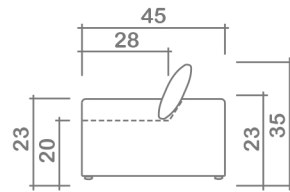

Sofa

Not available in vinyl or velvet fabrics

Arms Detachable: No

GENERAL INFORMATION:

- *dye-lot of the actual fabric and the swatch may not be exact match
- *toss pillows with zipper & feather/fibre filled inserts
- *overall dimensions may vary +/- 1"
- *see fabric swatch for exact colour
- Seat depth cannot be customized
- Sectional clips are not required

SPECIFICATIONS:

- **Back:** Loose
- **Back Pillows:** Box band, top stitch, fibre/feather blend
- **Body:** Slipcovers, top stitch on arms and back
- **Seat Cushions:** Box band, top stitch, 2" thick foam core with 2 layers of down and 1 layer of feather
- **Suspension:** Pocket coils with 4" thick foam
- **Toss Pillows:** Simple, 24" X 24", box band, 2 layers of down and 1 layer of feather
- **Arms + Back:** 8" layer of foam on top

LEG:

Plastic 1.5"