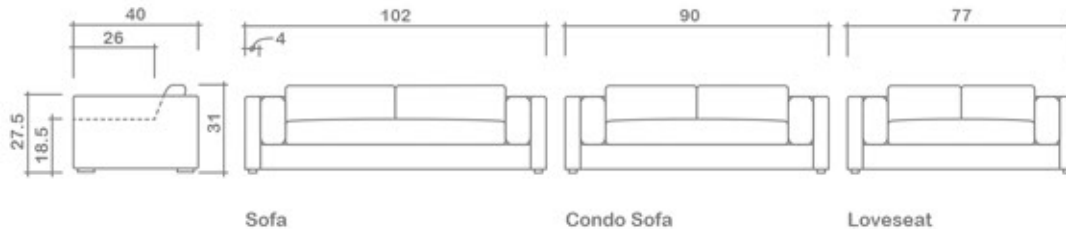

SU CASA

SHOPPE

JACKSON COLLECTION

Arms Detachable: No

Sofa Beds Available: No

GENERAL INFORMATION:

- *dye-lot of the actual fabric and the swatch may not be exact match
- *no zipper/inserts in fibre filled toss pillows
- *overall dimensions may vary +/- 1"
- *see fabric swatch for exact colour

SPECIFICATIONS:

- Back:** Loose
- Back Pillows:** Box band, top stitch, feather/fibre fill
- Side Pillows:** Box band, top stitch, feather/fibre fill
- Body:** Top stitch on arms & back
- Seat Cushions:** Box band, top stitch, bench, 5" thick (foam core w/ feather wrap)
- Suspension:** Seat: Springs | Back: Webbing
- Ottoman:** Top - foam core w/ feather wrap, semi-attached