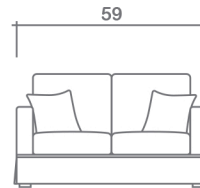

SU CASA

SHOPPE

AVERIE COLLECTION

Loveseat

Arms Detachable: No

See Annie Sectional Planner for more components

Sofa Beds Available: Yes (Dimensions vary to accommodate bed mechanism)

GENERAL INFORMATION:

- *dye-lot of the actual fabric and the swatch may not be exact match
- *no zipper/inserts in fibre filled toss pillows
- *overall dimensions may vary +/- 1"
- *see fabric swatch for exact colour

SPECIFICATIONS:

- **Back:** Loose
- **Back Pillows:** Box band, top stitch, fibre fill
- **Body:** Top stitch
- **Seat Cushions:** Box band, top stitch, 7" thick Crown Foam w/ polyester fibre wrap
- **Suspension:** Seat: Springs | Back: Webbing
- **Toss Pillows:** Simple, 20" x 20", fibre fill
- **Skirt:** All around with piping, 9"

SOFABEDS:

- Overall height, seat height & arm height increases by 2"
- Overall depth of sofabed increases approximately 53" when opened

LEG:

Diana Dark