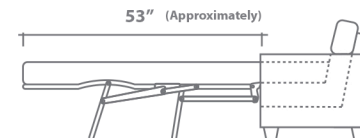

Arms Detachable: No

See Annie Sectional Planner for more components

Sofa Beds Available: Yes (Dimensions vary to accommodate bed mechanism)

GENERAL INFORMATION:

- *dye-lot of the actual fabric and the swatch may not be exact match
- *no zipper/inserts in fibre filled toss pillows
- *overall dimensions may vary +/- 1"
- *see fabric swatch for exact colour

SPECIFICATIONS:

- Back:** Loose
- Back Pillows:** Box band, top stitch, fibre fill
- Body:** Top stitch
- Seat Cushions:** Box band, top stitch, 7" thick Crown Foam w/ polyester fibre wrap
- Suspension:** Seat: Springs | Back: Webbing
- Toss Pillows:** Simple, 20" x 20", fibre fill
- Skirt:** All around with piping, 9"

SOFABEDS:

- Overall height, seat height & arm height increases by 2"
- Overall depth of sofabed increases approximately 53" when opened

LEG:

Diana Dark