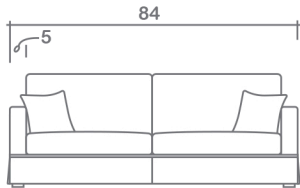

SU CASA

SHOPPE

AVERIE COLLECTION

Sofa

Arms Detachable: No

See Annie Sectional Planner for more components

Sofa Beds Available: Yes (Dimensions vary to accommodate bed mechanism)

GENERAL INFORMATION:

- *dye-lot of the actual fabric and the swatch may not be exact match
- *no zipper/inserts in fibre filled toss pillows
- *overall dimensions may vary +/- 1"
- *see fabric swatch for exact colour

SPECIFICATIONS:

- **Back:** Loose
- **Back Pillows:** Box band, top stitch, fibre fill
- **Body:** Top stitch
- **Seat Cushions:** Box band, top stitch, 7" thick Crown Foam w/ polyester fibre wrap
- **Suspension:** Seat: Springs | Back: Webbing
- **Toss Pillows:** Simple, 20" x 20", fibre fill
- **Skirt:** All around with piping, 9"

SOFABEDS:

- Overall height, seat height & arm height increases by 2"
- Overall depth of sofabed increases approximately 53" when opened

LEG:

Diana Dark