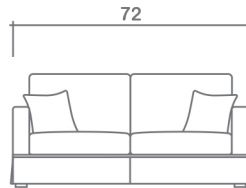

SU CASA

SHOPPE

AVERIE COLLECTION

Condo Sofa

Arms Detachable: No

See Annie Sectional Planner for more components

Sofa Beds Available: Yes (Dimensions vary to accommodate bed mechanism)

GENERAL INFORMATION:

- *dye-lot of the actual fabric and the swatch may not be exact match
- *no zipper/inserts in fibre filled toss pillows
- *overall dimensions may vary +/- 1"
- *see fabric swatch for exact colour

SPECIFICATIONS:

- **Back:** Loose
- **Back Pillows:** Box band, top stitch, fibre fill
- **Body:** Top stitch
- **Seat Cushions:** Box band, top stitch, 7" thick Crown Foam w/ polyester fibre wrap
- **Suspension:** Seat: Springs | Back: Webbing
- **Toss Pillows:** Simple, 20" x 20", fibre fill
- **Skirt:** All around with piping, 9"

SOFABEDS:

- Overall height, seat height & arm height increases by 2"
- Overall depth of sofabed increases approximately 53" when opened

LEG:

Diana Dark