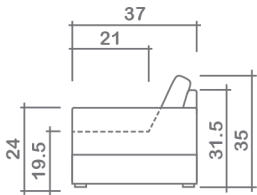

SU CASA

SHOPPE

AVERIE COLLECTION

Sofa

Arms Detachable: No

See Annie Sectional Planner for more components

Sofa Beds Available: Yes (Dimensions vary to accommodate bed mechanism)

GENERAL INFORMATION:

- *dye-lot of the actual fabric and the swatch may not be exact match
- *no zipper/inserts in fibre filled toss pillows
- *overall dimensions may vary +/- 1"
- *see fabric swatch for exact colour

SPECIFICATIONS:

- **Back:** Loose
- **Back Pillows:** Box band, top stitch, fibre fill
- **Body:** Top stitch
- **Seat Cushions:** Box band, top stitch, 7" thick Crown Foam w/ polyester fibre wrap
- **Suspension:** Seat: Springs | Back: Webbing
- **Toss Pillows:** Simple, 20" x 20", fibre fill
- **Skirt:** All around with piping, 9"

SOFABEDS:

- Overall height, seat height & arm height increases by 2"
- Overall depth of sofabed increases approximately 53" when opened

LEG:

Diana Dark