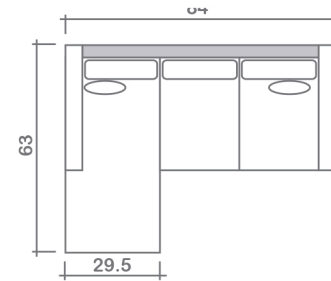

Sofa Chaise w/ Reversible Ottoman

Top