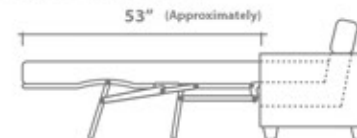

Arms Detachable: Yes (Sofa only)

See Asher Sectional Planner for more components

Sofa Beds Available: Yes (Dimensions vary to accommodate bed mechanism)

GENERAL INFORMATION:

- *dye-lot of the actual fabric and the swatch may not be exact match
- *no zipper/inserts in fibre filled toss pillows
- *overall dimensions may vary +/- 1"
- *see fabric swatch for exact colour

SPECIFICATIONS:

- Back:** Loose
- Back Pillows:** Box band, top stitch, feather/fibre fill
- Body:** Top stitch
- Seat Cushions:** Box band, top stitched, 4.5" thick foam core wrapped w/ feather/fibre blend)
- Suspension:** Seat: Spring | Back: Webbing
Sectional Components & Sofa Chaise: Seat: Springing | Back: Webbing
- Toss Pillows:** Simple, 18" x 18", feather fill, zipper

SOFABEDS:

- Overall height, seat height & arm height increases by 2"
- Seat depth decreases by 4.5"
- Overall depth of sofabed increases approximately 53" when opened

LEG:

Uptown Dark