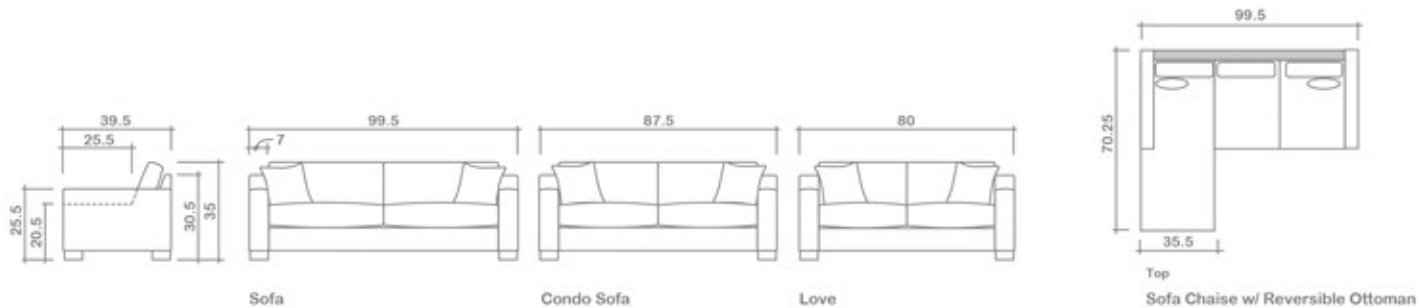

Condo Sofa

Love

Top

Sofa Chaise w/ Reversible Ottoman

ASHER COLLECTION

Sofa