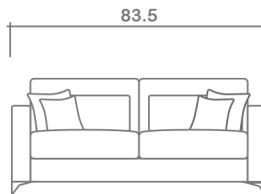

SU CASA

S H O P P E

ADDISON COLLECTION

Condo Sofa

Arms Detachable: No

See Aveline Sectional Planner for more components

Sofa Beds Available: No

GENERAL INFORMATION:

- *dye-lot of the actual fabric and the swatch may not be exact match
- *no zipper/inserts in fibre filled toss pillows
- *overall dimensions may vary +/- 1"
- *see fabric swatch for exact colour

SPECIFICATIONS:

- **Back:** Loose
- **Back Pillows:** Main back pillow & secondary back pillow - knife edge, feather/fibre blend
- **Body:** Arms - top stitch
- **Seat Cushions:** Box band, top stitch, 5" thick foam core with feather/fibre blend wrap
- **Suspension:** Seat: Webbing | Back: Webbing
- **Toss Pillows:** 20" x 20", 24" x 24", simple, feather/fibre blend fill inserts

LEG:

- Sleek 6" Black
- Ottoman: Sleek 6" Black