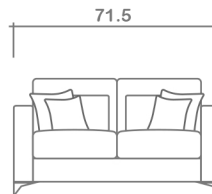

SU CASA

S H O P P E

ADDISON COLLECTION

Loveseat

Arms Detachable: No

See Aveline Sectional Planner for more components

Sofa Beds Available: No

GENERAL INFORMATION:

- *dye-lot of the actual fabric and the swatch may not be exact match
- *no zipper/inserts in fibre filled toss pillows
- *overall dimensions may vary +/- 1"
- *see fabric swatch for exact colour

SPECIFICATIONS:

- **Back:** Loose
- **Back Pillows:** Main back pillow & secondary back pillow - knife edge, feather/fibre blend
- **Body:** Arms - top stitch
- **Seat Cushions:** Box band, top stitch, 5" thick foam core with feather/fibre blend wrap
- **Suspension:** Seat: Webbing | Back: Webbing
- **Toss Pillows:** 20" x 20", 24" x 24", simple, feather/fibre blend fill inserts

LEG:

- Sleek 6" Black
- Ottoman: Sleek 6" Black