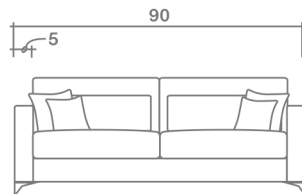

SU CASA

S H O P P E

ADDISON COLLECTION

Sofa

Arms Detachable: No

See Aveline Sectional Planner for more components

Sofa Beds Available: No

GENERAL INFORMATION:

- *dye-lot of the actual fabric and the swatch may not be exact match
- *no zipper/inserts in fibre filled toss pillows
- *overall dimensions may vary +/- 1"
- *see fabric swatch for exact colour

SPECIFICATIONS:

- **Back:** Loose
- **Back Pillows:** Main back pillow & secondary back pillow - knife edge, feather/fibre blend
- **Body:** Arms - top stitch
- **Seat Cushions:** Box band, top stitch, 5" thick foam core with feather/fibre blend wrap
- **Suspension:** Seat: Webbing | Back: Webbing
- **Toss Pillows:** 20" x 20", 24" x 24", simple, feather/fibre blend fill inserts

LEG:

- Sleek 6" Black
- Ottoman: Sleek 6" Black