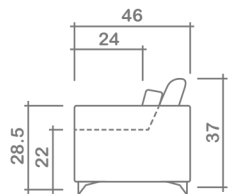

SU CASA

S H O P P E

ADDISON COLLECTION

Sofa

Arms Detachable: No

See Aveline Sectional Planner for more components

Sofa Beds Available: No

GENERAL INFORMATION:

- *dye-lot of the actual fabric and the swatch may not be exact match
- *no zipper/inserts in fibre filled toss pillows
- *overall dimensions may vary +/- 1"
- *see fabric swatch for exact colour

SPECIFICATIONS:

- **Back:** Loose
- **Back Pillows:** Main back pillow & secondary back pillow - knife edge, feather/fibre blend
- **Body:** Arms - top stitch
- **Seat Cushions:** Box band, top stitch, 5" thick foam core with feather/fibre blend wrap
- **Suspension:** Seat: Webbing | Back: Webbing
- **Toss Pillows:** 20" x 20", 24" x 24", simple, feather/fibre blend fill inserts

LEG:

- Sleek 6" Black
- Ottoman: Sleek 6" Black