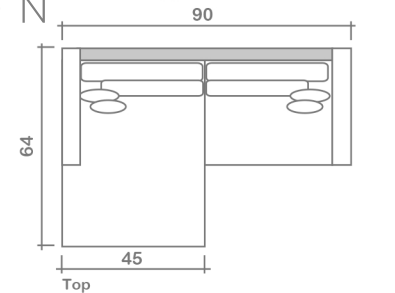

Sofa Chaise w/ Reversible Ottoman

Arms Detachable: No

See Aveline Sectional Planner for more components

Sofa Beds Available: No

GENERAL INFORMATION:

- *dye-lot of the actual fabric and the swatch may not be exact match
- *no zipper/inserts in fibre filled toss pillows
- *overall dimensions may vary +/- 1"
- *see fabric swatch for exact colour

SPECIFICATIONS:

- **Back:** Loose
- **Back Pillows:** Main back pillow & secondary back pillow - knife edge, feather/fibre blend
- **Body:** Arms - top stitch
- **Seat Cushions:** Box band, top stitch, 5" thick foam core with feather/fibre blend wrap
- **Suspension:** Seat: Webbing | Back: Webbing
- **Toss Pillows:** 20" x 20", 24" x 24", simple, feather/fibre blend fill inserts

LEG:

- Sleek 6" Black
- Ottoman: Sleek 6" Black