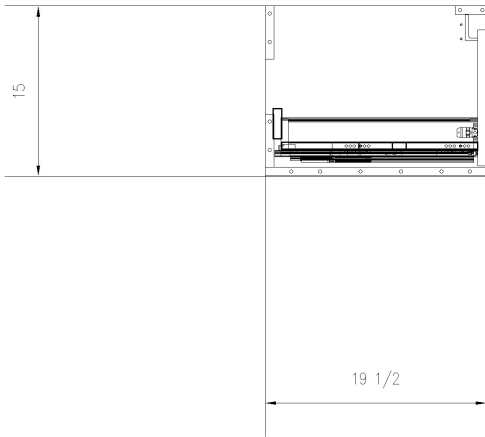

Isometric view
Realistic

View from top: 1:10@A3
2D Wireframe

Exploded view
X-Ray

View from right: 1:10@A3
2D Wireframe

Front view: 1:10@A3
2D Wireframe

View from right: 1:10@A3
2D Wireframe

M110FI-24S1-CO-GSS-19.5

ArticleNo 1	ArticleNo 6	Article Height	Ordercolor 1	Address 1	Date	ArticleName	Page
ArticleNo 2	ArticleNo 7	15	Ordercolor 2	Address 2	9/4/2022	VIS_IDR	1
ArticleNo 3	ArticleNo 8	Article Width	Ordercolor 3	Address 3		ArticleDescription	Name
ArticleNo 4	ArticleNo 9	23.5	Ordercolor 4	Zip		Article Designer Group	
ArticleNo 5	ArticleNo 10	Article Depth	Ordercolor 5	Notice		Construction	Scale
		19.5				STANDARD	1:218,9
		Article Weight					
		0					
		Hierarchy Number					
		1					
						MARFA CABINETS	6361_1