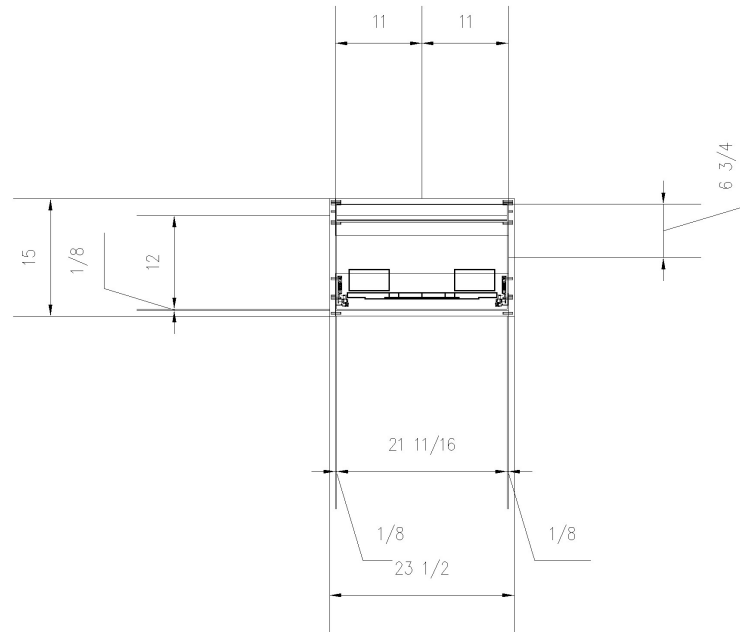

Isometric view
Realistic

View from top: 1:10@A3
2D Wireframe

Exploded view
X-Ray

View from right: 1:10@A3
2D Wireframe

Front view: 1:10@A3
2D Wireframe

View from right: 1:10@A3
2D Wireframe

M110FI-24S1-CO-GSS-19.5

ArticleNo 1	ArticleNo 6	Article Height	Ordercolor 1	Address 1	Date	ArticleName	Page
ArticleNo 2	ArticleNo 7	15	Ordercolor 2	Address 2	9/4/2022	VIS_IDR	1
ArticleNo 3	ArticleNo 8	Article Width	Ordercolor 3	Address 3		ArticleDescription	Name
ArticleNo 4	ArticleNo 9	23.5	Ordercolor 4	Zip		Article Designer Group	
ArticleNo 5	ArticleNo 10	Article Depth	Ordercolor 5	Notice		Construction	Scale
		19.5				STANDARD	1:218,9
		Article Weight					
		0					
		Hierarchy Number					
		1					
						MARFA CABINETS	6361_1