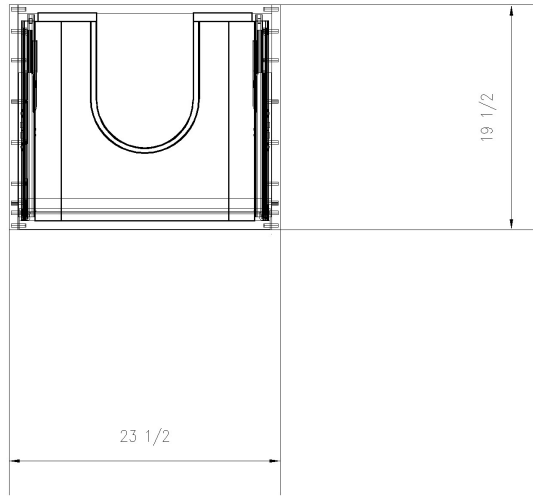

Isometric view
Realistic

View from top: 1:10@A3
2D Wireframe

Exploded view
X-Ray

View from right: 1:10@A3
2D Wireframe

Front view: 1:10@A3
2D Wireframe

View from right: 1:10@A3
2D Wireframe

M110FI-24S1-CO-GSS-19.5

ArticleNo 1	ArticleNo 6	Article Height	Ordercolor 1	Address 1	Date	ArticleName	Page
ArticleNo 2	ArticleNo 7	15	Ordercolor 2	Address 2	9/4/2022	VIS_IDR	1
ArticleNo 3	ArticleNo 8	Article Width	Ordercolor 3	Address 3		ArticleDescription	Name
ArticleNo 4	ArticleNo 9	23.5	Ordercolor 4	Zip		Article Designer Group	
ArticleNo 5	ArticleNo 10	Article Depth	Ordercolor 5	Notice		Construction	Scale
		19.5				STANDARD	1:218,9
		Article Weight					
		0					
		Hierarchy Number					
		1					
						MARFA CABINETS	6361_1