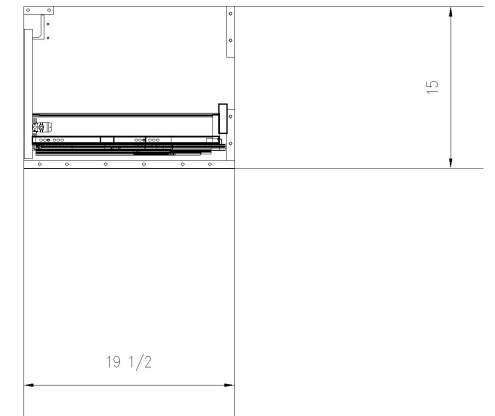

Isometric view
Realistic

View from top: 1:10@A3
2D Wireframe

Exploded view
X-Ray

View from right: 1:10@A3
2D Wireframe

Front view: 1:10@A3
2D Wireframe

View from right: 1:10@A3
2D Wireframe

M110FI-24S1-CO-GSS-19.5

ArticleNo 1	ArticleNo 6	Article Height	Ordercolor 1	Address 1	Date	ArticleName	Page
ArticleNo 2	ArticleNo 7	15	Ordercolor 2	Address 2	9/4/2022	VIS_IDR	1
ArticleNo 3	ArticleNo 8	Article Width	Ordercolor 3	Address 3		ArticleDescription	Name
ArticleNo 4	ArticleNo 9	23.5	Ordercolor 4	Zip		Article Designer Group	
ArticleNo 5	ArticleNo 10	Article Depth	Ordercolor 5	Notice		Construction	Scale
		19.5				STANDARD	1:218,9
		Article Weight					
		0					
		Hierarchy Number					
		1					
						MARFA CABINETS	6361_1