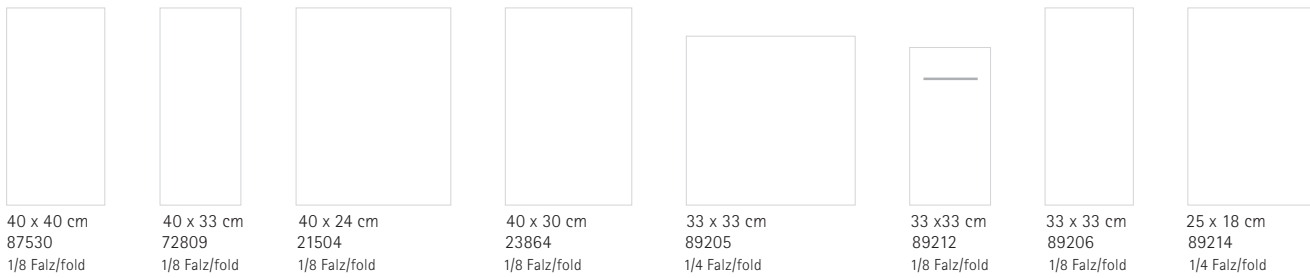

## 1.2. SERVIETTES/NAPKINS LINCLASS - BASICS

Servietten aus farbigem *Linclass*<sup>®</sup> unbedruckt/napkins made of coloured *Linclass*<sup>®</sup> without imprint, 48 x 48 cm, 1/4 + 1/8 Falz/fold