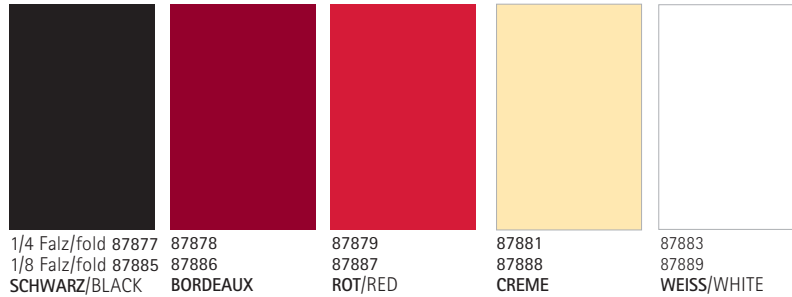

1.2. SERVIETTES/NAPKINS LINCLASS - BASICS

Servietten aus farbigem *Linclass*® unbedruckt/napkins made of coloured *Linclass*® without imprint, 48 x 48 cm, 1/4 + 1/8 Falz/fold