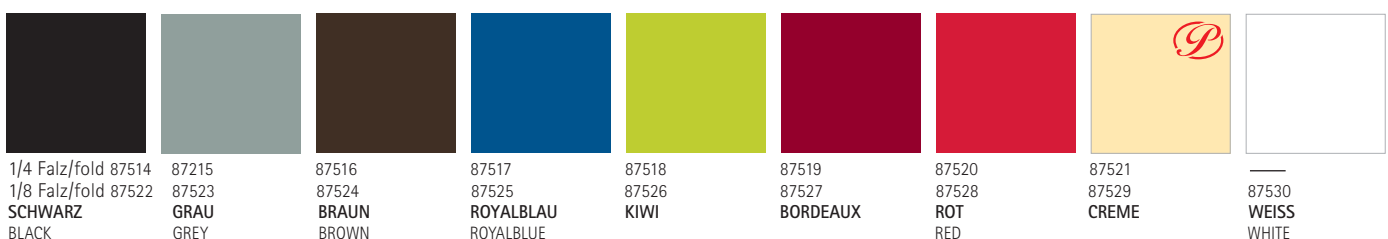

1.4 SERVIETTES/NAPKINS LINCLASS-LIGHT - BASICS

Servietten aus farbigem *Linclass*^{®-light} unbedruckt/napkins made of coloured *Linclass*^{®-light} without imprint, 40 x 40 cm, 1/4 Falz/fold