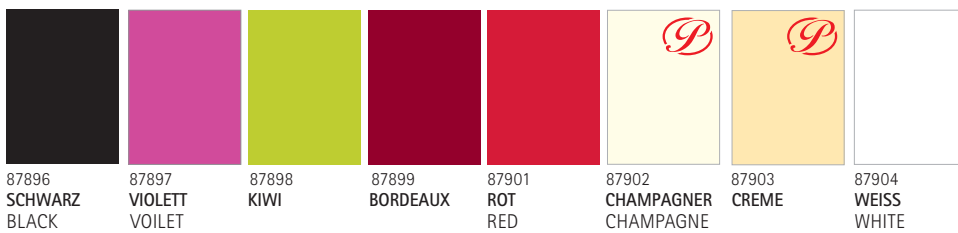

1.3 SERVIETTES/NAPKINS LINCLASS-LIGHT - BASICS

Mini-Cocktail Servietten aus farbigem *Linclass*^{®-light} unbedruckt/napkins made of coloured *Linclass*^{®-light} without imprint, 20 x 20 cm, 1/4 Falz/fold