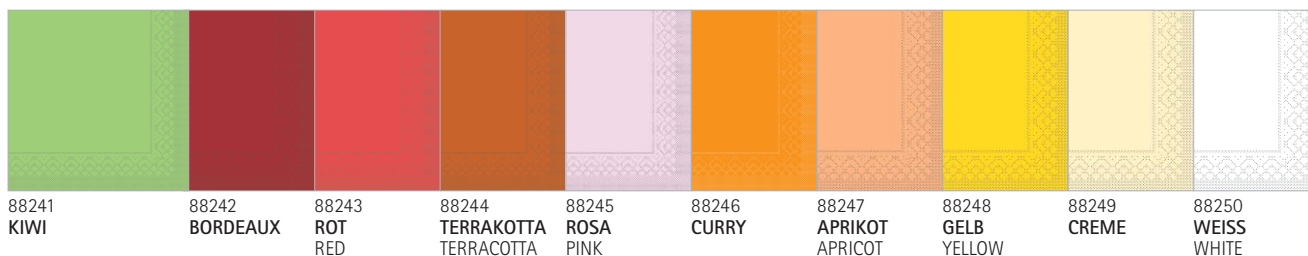

9. SERVIETTE/NAPKINS TISSUE - BASICS

Tissue

UNI 25 x 25 cm, farbiges Tissue 3-lagig, 1/4-Falz/coloured tissue 3-ply, 1/4-fold