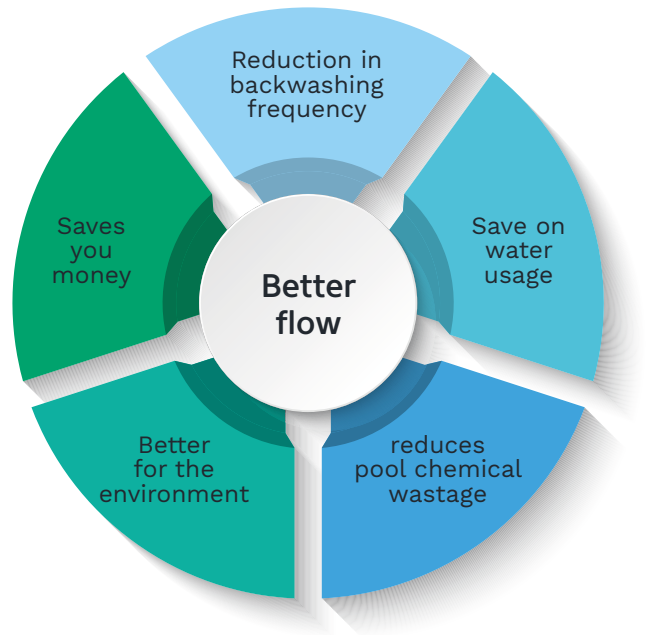

Theralux Active™ Recycled Glass Media

Superior Water Filtration that is gentle on nature.

-  100% Recycled material
-  Fine filtration
-  Healthier pool water

Made from 100% recycled material, the filter media is environmentally friendly and boasts a reduced carbon footprint when compared to traditional filter media.

The products smooth surface provides filtration and discourages bacteria growth, making it the best choice for cleaner, healthier pool water.

Designed to provide better flow through your filter tank it reduces your backwashing frequency, saving water usage and reduces pool chemical wastage.

When incorporated into the Complete Mineral Pool system, it provides a mild flocculation of matter such as dust, dirt and algae. Once these particles become coagulated, a natural electrostatic charge pulls the fine debris into the filter and traps it.

FEATURES

- Fine filtration down to 3 microns
- Smooth design reduces bacteria growth
- Provides superior water flow inside the filter
- Triple the life of other filtration media
- Exceptional cleaning ability