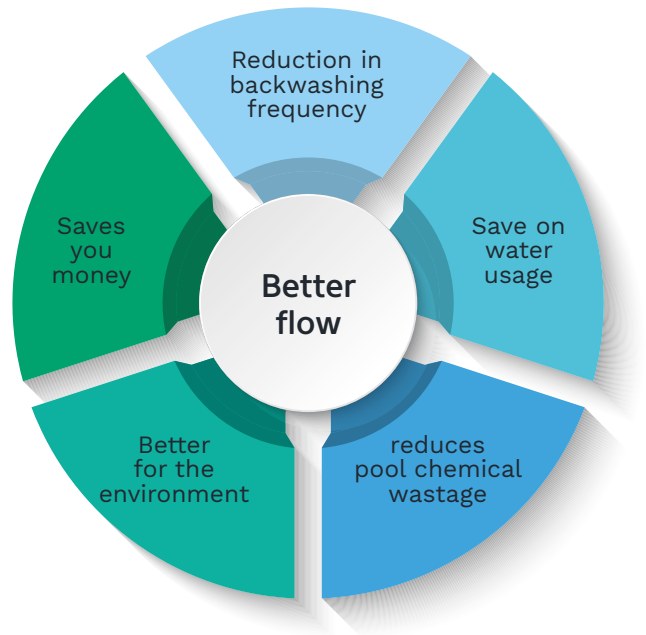

When incorporated into the Complete Mineral Pool system, it provides a mild flocculation of matter such as dust, dirt and algae. Once these particles become coagulated, a natural electrostatic charge pulls the fine debris into the filter and traps it.

Visit theralux.com.au or call
Australia 1300 131 788
New Zealand +64 9 527 0753

AVAILABLE FROM

Made from 100% recycled material, the filter media is environmentally friendly and boasts a reduced carbon footprint when compared to traditional filter media.

The products smooth surface provides filtration and discourages bacteria growth, making it the best choice for cleaner, healthier pool water.

Designed to provide better flow through your filter tank it reduces your backwashing frequency, saving water usage and reduces pool chemical wastage.