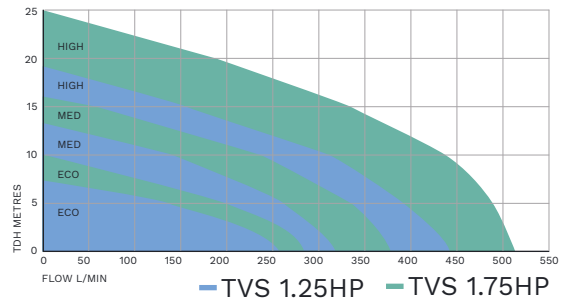

Theralux Active™ TVS Pro

True Variable Speed Pool & Spa Pump

Energy efficient

Ultra quiet operation

True Variable Speed

 **theralux** | POOL WATER AT ITS BEST™

Featuring the latest innovations and technology, the TVS Pro delivers adjustable water flow and energy savings at the push of a button.

See Thru Cover

For easy basket viewing

Super Sized Housing

Allows for quiet operation

Digital Control Panel

RPM read out with adjustable speed settings

Model options

Product code	Size
THERAF60125	TVS 1.25HP
THERAF60125C	TVS 1.25HP WITH COMMUNICATION CABLE
THERAF60175	TVS 1.75HP
THERAF60175C	TVS 1.75HP WITH COMMUNICATION CABLE