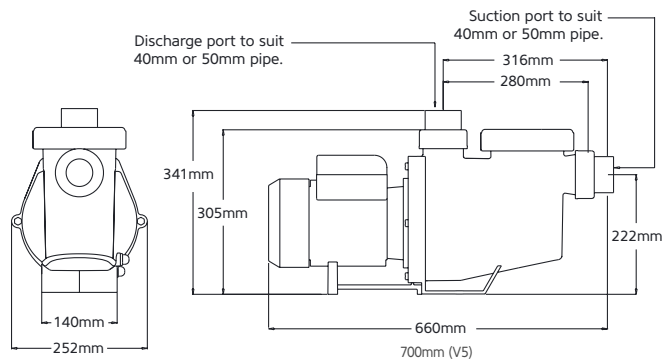

See Thru Cover

For easy basket viewing

Super Sized Housing

Allows for quiet operation

Digital Control Panel

RPM read out with adjustable speed settings

Model options

Product code	Size
THERAF60125	TVS 1.25HP
THERAF60125C	TVS 1.25HP WITH COMMUNICATION CABLE
THERAF60175	TVS 1.75HP
THERAF60175C	TVS 1.75HP WITH COMMUNICATION CABLE