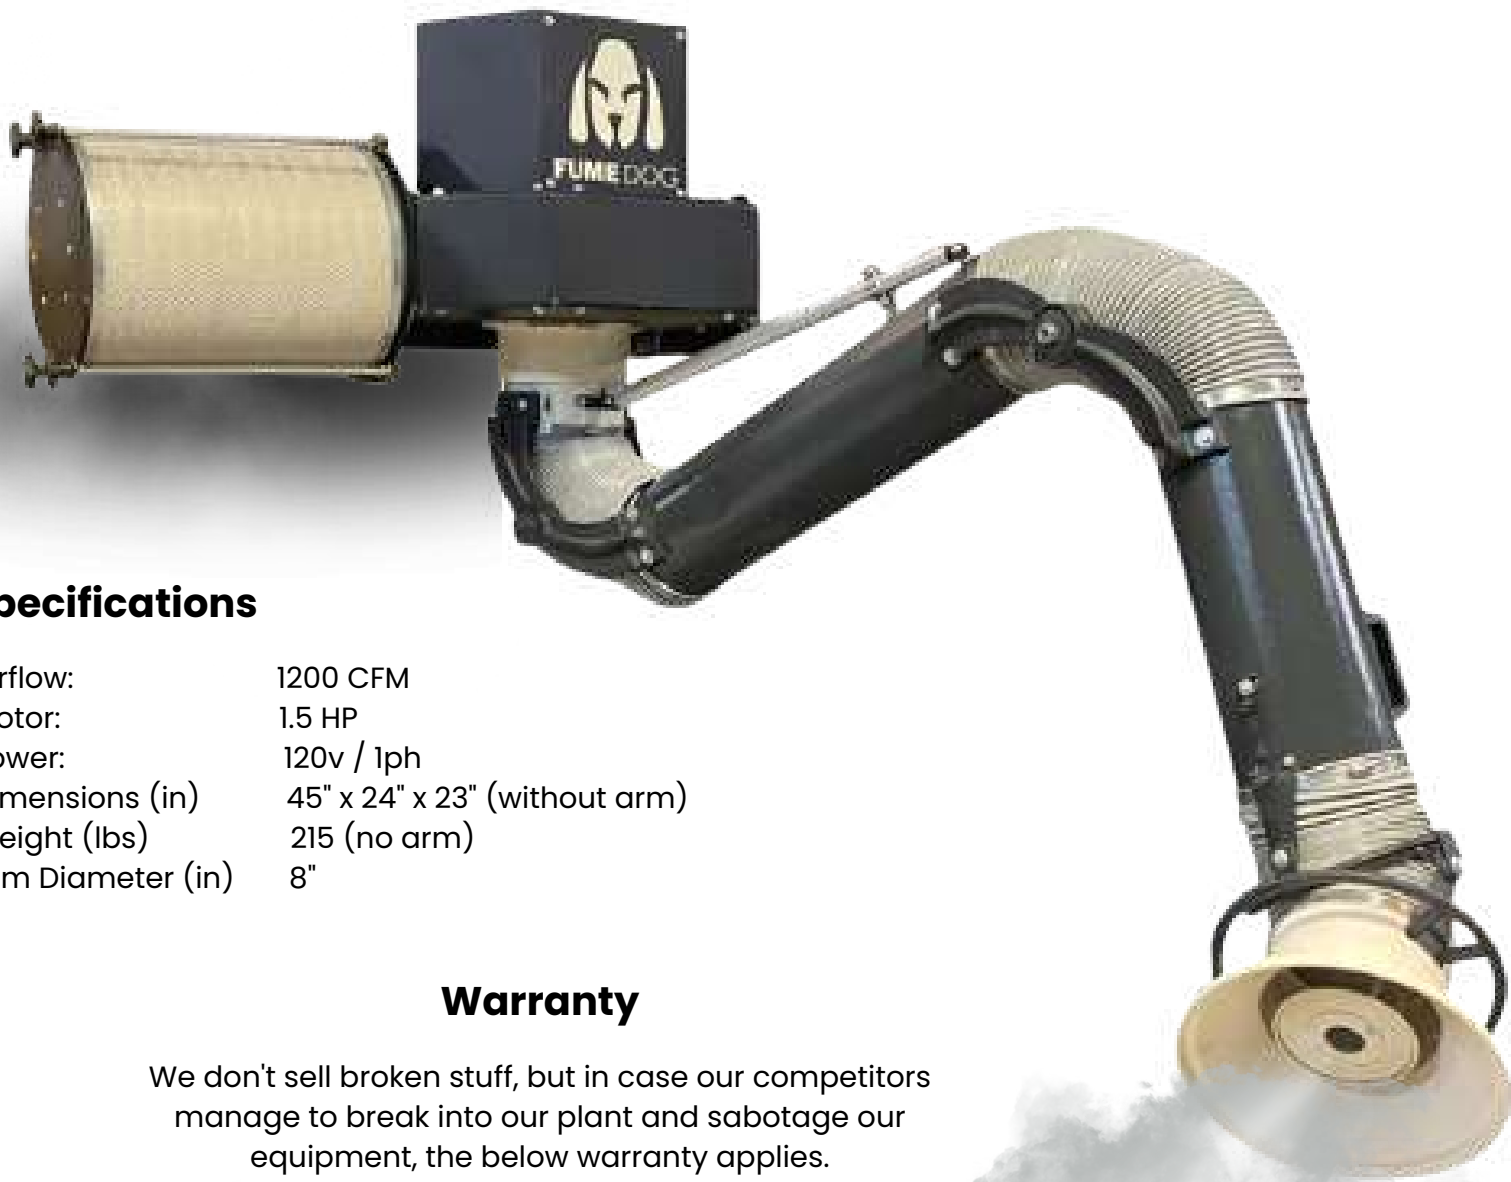

All items are in stock and ship within 24 to 48 hours.

Fume Dog - Wall Mount Weld Fume Extractor with Filter (Bulldog-FILT)

Shipping calculated at checkout.

In Stock. Ships Today!

- Ships From Georgia
 - See our [manufacturing team](#)
- 1,200 CFM Wall-Mounted Welding Fume Extraction System
- Includes Fume Arm
 - Internal damper for airflow control.
- Comes in filtered or exhaust ([click here](#) for exhaust only version)
- On/Off Switch Included
- Filter can be moved to left or right side.
- Integrated wall mount bracket
 - Optional 8' foot floor mounted stand, (select option from drop down above)
- Designed for 1-2 Shifts a day, Stick, MIG, or TIG welding.

If you want to pay in 4 installments, select "Shop Pay" during the checkout process.

Plain English Description:

- A 1,200 CFM wall-mounted welding fume extraction system.
- Fume Arm included
- External joints for easy adjustment
- Integrated wall mount bracket
- Available in exhaust or filtered
- Exhaust or filter can come out of left or right side
- Replacement filters are standard size so we can't force you to pay a ludicrous mark up for a filter you can only get from us.
- Steel construction, not plastic.

Specifications

- Airflow: 1200 CFM
- Motor: 1.5 HP
- Power: 120v / 1ph
- Dimensions (in) 45" x 24" x 23" (without arm)
- Weight (lbs) 215 (no arm)
- Arm Diameter (in) 8"

Warranty

We don't sell broken stuff, but in case our competitors manage to break into our plant and sabotage our equipment, the below warranty applies.