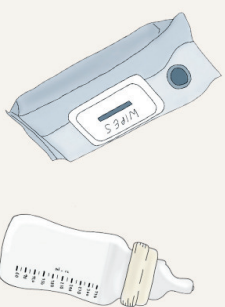

The Price is Right

Guess the price of these baby essentials.

The participant who gets the most items closest to the accurate price wins.

Newborn Nappies \$ _____

A Dummy \$ _____

Sudo Cream \$ _____

Baby Nail Clippers \$ _____

Baby Bath Wash \$ _____

Pack of Wet Wipes \$ _____

Baby Food Pouch \$ _____

Maternity Pads \$ _____

A Baby Bottle \$ _____

A Pair of Baby Socks \$ _____

A Packet of Breast Pads \$ _____

The Price is Right

Guess the price of these baby essentials.

The participant who gets the most items closest to the accurate price wins.

Newborn Nappies \$ _____

A Dummy \$ _____

Sudo Cream \$ _____

Baby Nail Clippers \$ _____