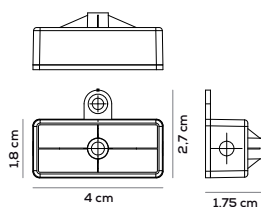

SCATOLA CON MORSETTIERA PER CONNESSIONE IP55 / BOX WITH TERMINAL BLOCK FOR IP55

kg 0,015

Code

ACCONNECTION001

CE IP68 Max 250Vac Max 2x0 75mm²

example composition code ACCONNECTION001