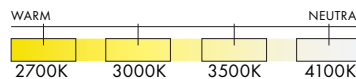

COLOUR TEMPERATURE OPTIONS