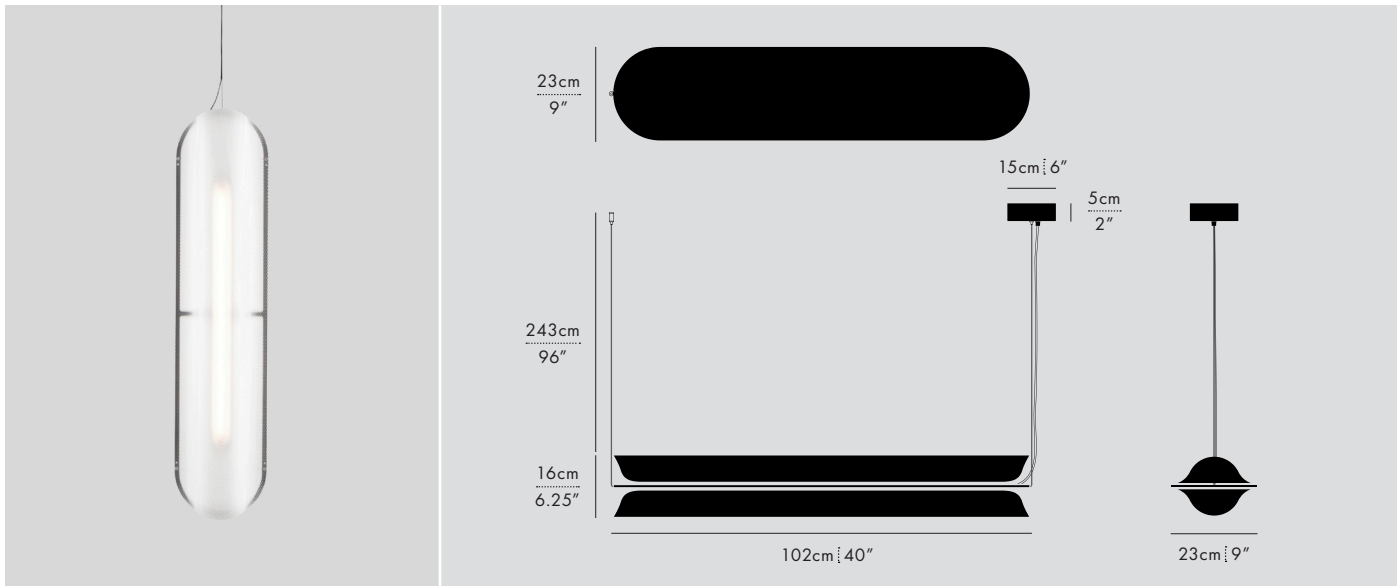

VALE SYSTEM – P

PENDANT

MANUFACTURED IN CANADA

CAINE HEINTZMAN / 2019

VAL-1-P-ANT-27-ELV-120

DESCRIPTION

Vale optimises functionality through its multidirectional luminescence while diffusing soft ambient light.

TYPE

Pendant

DIMENSIONS

– Luminaire: 102 x 16 x 23cm /
40" x 6.25" x 9"

CERTIFICATIONS

* APPLICATION: DRY INDOOR LOCATION ONLY

TECHNICAL INFORMATION

- Input Voltage:
110–120V, 220–240V, 110–277V
- Lamping:
Integral 20W 24V DC LED
CRI 90+, 50,000 hours
- Lumens:
1388 lumens delivered
- Power Supply:
Phase Dimming, 0-10V, DALI