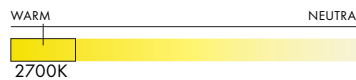

COLOUR TEMPERATURE OPTIONS