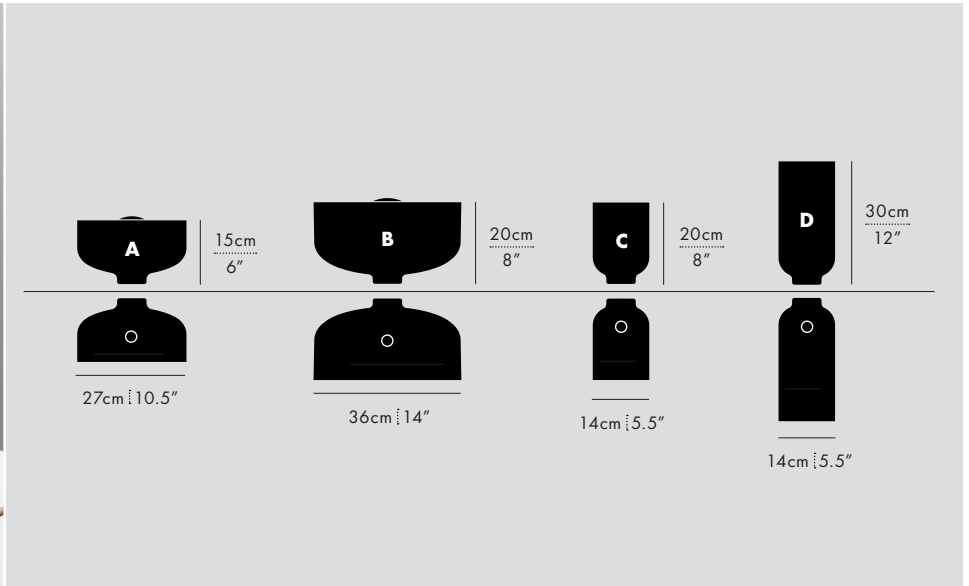

SPOTLIGHT VOLUMES – T

TABLE / DESIGNER: LUKAS PEET / 2013

A-N-D

MANUFACTURED IN CANADA

A-N-D.COM

SPT-T-D-B-AV-120

VISIT A-N-D.COM FOR 3D MODELS INCLUDING REVIT/IES.

DESCRIPTION

Spotlight Volumes Table is based on four unique shade profiles. Utilizing the same form language as the Pendant, the Table lamp proposes an upright that can be adjusted using its dimming knob.

DIMENSIONS

Combination Dependant

TECHNICAL INFORMATION

- Input Voltage:
  110–120V, 220–240V
- Lamping:
  1 x E26/E27 (Max 12W) Socket
  12W 2700K A19 Dimmable LED Lamp Included (*120V version only)
  140mm/5.5" Glass Globe for A Shade
  175mm/7" Glass Globe for B Shade
- Controls:
  Hand dimmer switch included

COLOUR TEMPERATURE OPTIONS

CERTIFICATIONS

* APPLICATION: DRY INDOOR LOCATION ONLY

MATERIALS

Aluminum
Aluminum dimmer knob