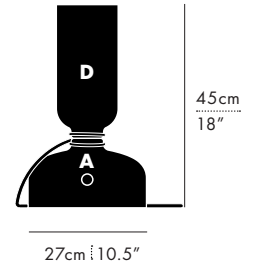

SPOTLIGHT VOLUMES – T

TABLE / DESIGNER: LUKAS PEET / 2013

A-N-D

MANUFACTURED IN CANADA

A-N-D.COM

COMBO A/A

COMBO A/B

COMBO A/C