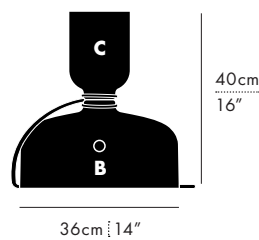

SPOTLIGHT VOLUMES – T

TABLE / DESIGNER: LUKAS PEET / 2013

A-N-D

MANUFACTURED IN CANADA

A-N-D.COM

COMBO B/C