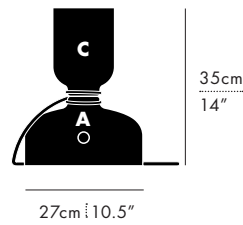

SPOTLIGHT VOLUMES – T

TABLE / DESIGNER: LUKAS PEET / 2013

A-N-D

MANUFACTURED IN CANADA

A-N-D.COM

COMBO A/A

COMBO A/B

COMBO A/C