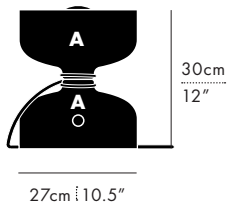

SPOTLIGHT VOLUMES – T

TABLE / DESIGNER: LUKAS PEET / 2013

A-N-D

MANUFACTURED IN CANADA

A-N-D.COM

COMBO A/A