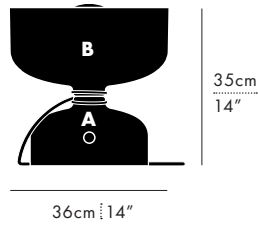

SPOTLIGHT VOLUMES – T

TABLE / DESIGNER: LUKAS PEET / 2013

A-N-D

MANUFACTURED IN CANADA

A-N-D.COM

COMBO A/A

COMBO A/B

COMBO A/C