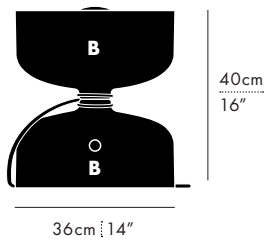

SPOTLIGHT VOLUMES – T

TABLE / DESIGNER: LUKAS PEET / 2013

A-N-D

MANUFACTURED IN CANADA

A-N-D.COM

COMBO B/B