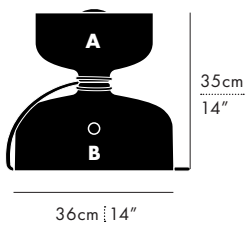

SPOTLIGHT VOLUMES – T

TABLE / DESIGNER: LUKAS PEET / 2013

A-N-D

MANUFACTURED IN CANADA

A-N-D.COM

COMBO B/A