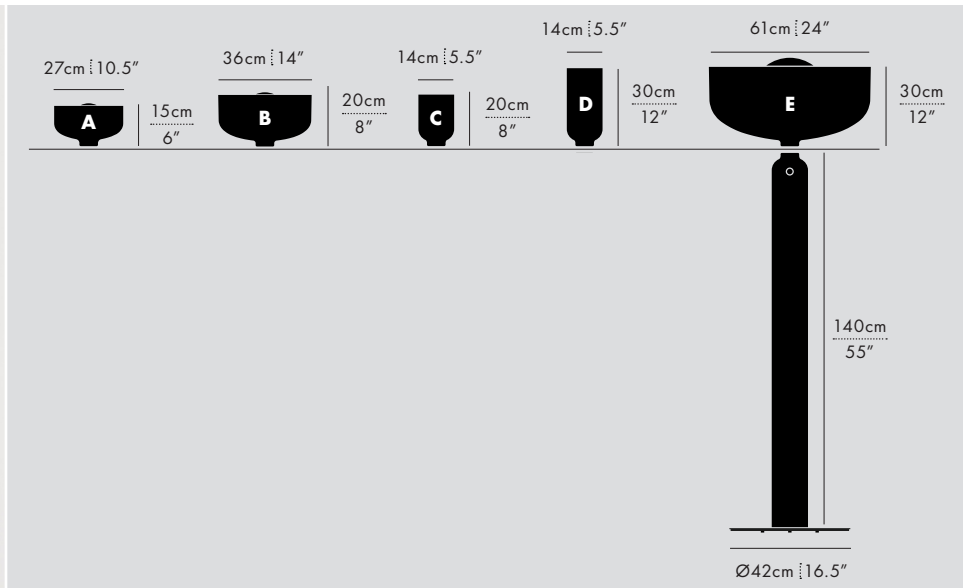

SPOTLIGHT VOLUMES – F

FLOOR / DESIGNER: LUKAS PEET / 2019

A-N-D

MANUFACTURED IN CANADA

A-N-D.COM

SPF-F-B-BK-120

VISIT A-N-D.COM FOR 3D MODELS INCLUDING REVIT/IES.

DESCRIPTION

Spotlight Volumes Floor is based on five unique shade profiles. The floor lamp broadens application possibilities for the series as it balances on a chrome mirror weighted base.

DIMENSIONS

Combination Pendant

TECHNICAL INFORMATION

- Input Voltage: 110–120V, 220–240V
- Lamping: 1 x E26/E27 (Max 16W) Socket 16W 2700K A21 Dimmable LED Lamp Included (*120V version only) 140mm/5.5" Glass Globe for A Shade 175mm/7" Glass Globe for B Shade 300mm/12" Glass Globe for E Shade
- Controls: Hand dimmer switch included