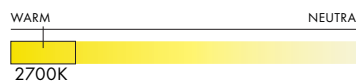

COLOUR TEMPERATURE OPTIONS