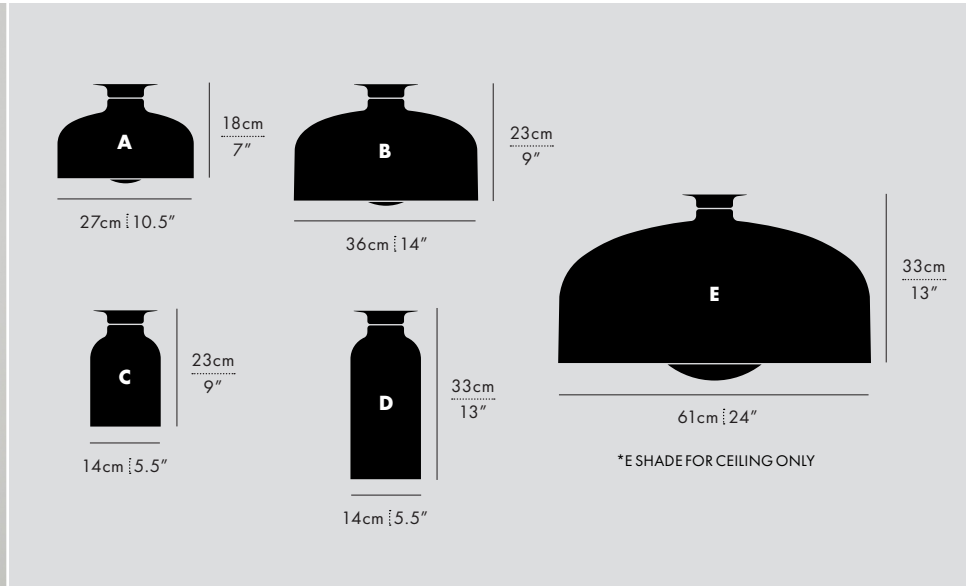

SPOTLIGHT VOLUMES – C/W

CEILING/WALL / DESIGNER: LUKAS PEET / 2013

A-N-D

MANUFACTURED IN CANADA

A-N-D.COM

SPC-CW-A-VA-120

VISIT A-N-D.COM FOR 3D MODELS INCLUDING REVIT/IES.

DESCRIPTION

Spotlight Volumes Ceiling/Wall is based on five unique shade profiles. They discreetly sculpt the light output in space.

DIMENSIONS

Model Dependant

TECHNICAL INFORMATION

- Input Voltage:
110–120V, 220–240V
- Lamping:
1 x E26/E27 (Max 12W) Socket
12W 2700K A19 Dimmable LED Lamp Included (*120V version only)
140mm/5.5" Glass Globe for A Shade
175mm/7" Glass Globe for B Shade
300mm/12" Glass Globe for E Shade
- Controls:
Phase dimming