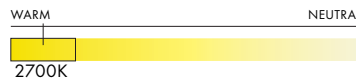

Spotlight Volumes Ceiling/Wall is based on five unique shade profiles. They discreetly sculpt the light output in space.

DIMENSIONS

Model Dependant

TECHNICAL INFORMATION

- Input Voltage:
110–120V, 220–240V
- Lamping:
1 x E26/E27 (Max 12W) Socket
12W 2700K A19 Dimmable LED Lamp Included (*120V version only)
140mm/5.5" Glass Globe for A Shade
175mm/7" Glass Globe for B Shade
300mm/12" Glass Globe for E Shade
- Controls:
Phase dimming

COLOUR TEMPERATURE OPTIONS

CERTIFICATIONS

* APPLICATION: DRY INDOOR LOCATION ONLY

MATERIALS

Aluminum

FINISHES

SAGE (SA)

VANILLA (VA)