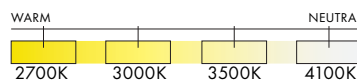

Slab's acoustic properties reduce ambient noise while its distinctive aesthetics stand out.

TYPE

Pendant

DIMENSIONS

- Luminaire: 16.5 x 27.5 x 1.5cm / 6.5" x 11" x 0.6" PER PIECE
- Adjustable drop length: 243cm / 96"

* CUSTOM LENGTH AVAILABLE

CERTIFICATIONS

* APPLICATION: DRY INDOOR LOCATION ONLY

TECHNICAL INFORMATION

- Input Voltage: 110–120V, 220–240V, 110–277V
- Lamping: 5 x Integral 2W 12V DC LED CRI 90+, 50,000 hours
- Lumens: 5 x 122 lumens delivered
- Power Supply: Phase Dimming, 0-10V, DALI

COLOUR TEMPERATURE

MATERIALS

- Acrylic
- Merino Wool

FINISHES

SERIES	SIZE	TYPE	FINISH	CCT	PS	VOLTAGE IN
SLA	20.5	P	<input type="checkbox"/> WWH (WOOL WHITE) <input type="checkbox"/> GRY (WOOL GREY) <input type="checkbox"/> BRN (WOOL BROWN) <input type="checkbox"/> BLK (WOOL BLACK) <input type="checkbox"/> GLD (MARIGOLD) <input type="checkbox"/> GRN (FERN GREEN)	<input type="checkbox"/> 27 (2700K) <input type="checkbox"/> 30 (3000K) <input type="checkbox"/> 35 (3500K) <input type="checkbox"/> 41 (4100K)	<input type="checkbox"/> ELV <input type="checkbox"/> 010 <input type="checkbox"/> DALI	<input type="checkbox"/> 120 <input type="checkbox"/> 230 <input type="checkbox"/> 277*