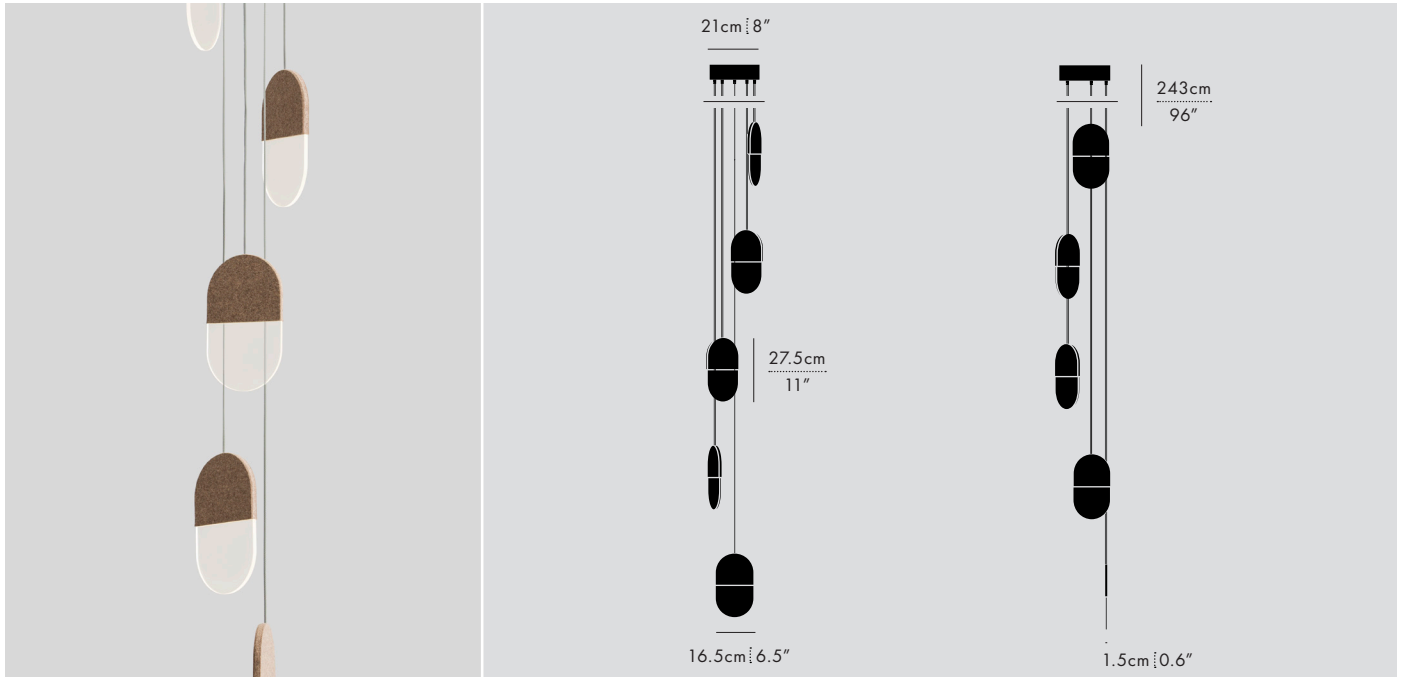

SLAB 20.5 – P

PENDANT / DESIGNER: LUKAS PEET / 2013

A-N-D

MANUFACTURED IN CANADA

A-N-D.COM

SLA-20.5-P-BRN-30-ELV-120

VISIT A-N-D.COM FOR 3D MODELS INCLUDING REVIT/IES.

DESCRIPTION

Slab's acoustic properties reduce ambient noise while its distinctive aesthetics stand out.

TYPE

Pendant

DIMENSIONS

- Luminaire: 16.5 x 27.5 x 1.5cm / 6.5" x 11" x 0.6" PER PIECE
- Adjustable drop length: 243cm / 96"

* CUSTOM LENGTH AVAILABLE

CERTIFICATIONS

* APPLICATION: DRY INDOOR LOCATION ONLY

TECHNICAL INFORMATION

- Input Voltage: 110–120V, 220–240V, 110–277V
- Lamping: 5 x Integral 2W 12V DC LED CRI 90+, 50,000 hours
- Lumens: 5 x 122 lumens delivered
- Power Supply: Phase Dimming, 0-10V, DALI

COLOUR TEMPERATURE

MATERIALS

- Acrylic
- Merino Wool

FINISHES

SERIES	SIZE	TYPE	FINISH	CCT	PS	VOLTAGE IN
SLA	20.5	P	<input type="checkbox"/> WWH (WOOL WHITE) <input type="checkbox"/> GRY (WOOL GREY) <input type="checkbox"/> BRN (WOOL BROWN) <input type="checkbox"/> BLK (WOOL BLACK) <input type="checkbox"/> GLD (MARIGOLD) <input type="checkbox"/> GRN (FERN GREEN)	<input type="checkbox"/> 27 (2700K) <input type="checkbox"/> 30 (3000K) <input type="checkbox"/> 35 (3500K) <input type="checkbox"/> 41 (4100K)	<input type="checkbox"/> ELV <input type="checkbox"/> 010 <input type="checkbox"/> DALI	<input type="checkbox"/> 120 <input type="checkbox"/> 230 <input type="checkbox"/> 277*