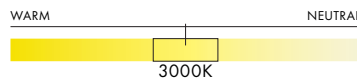

Table

DIMENSIONS

- Luminaire: 38 x 28 x 28cm /
15" x 11" x 11"

TECHNICAL INFORMATION

- Input Voltage:
110-120V, 220-240V
- Lamping:
4W 3000K G9 LED (Max. 5W)

COLOUR TEMPERATURE

CERTIFICATIONS

* APPLICATION: DRY INDOOR LOCATION ONLY

MATERIALS

- Steel
- Etched Glass

FINISHES

BASALT (BAS)

GRANITE (GRA)

MAGMA (MAG)

FOR CUSTOM FINISHES,
PLEASE INQUIRE.

SERIES