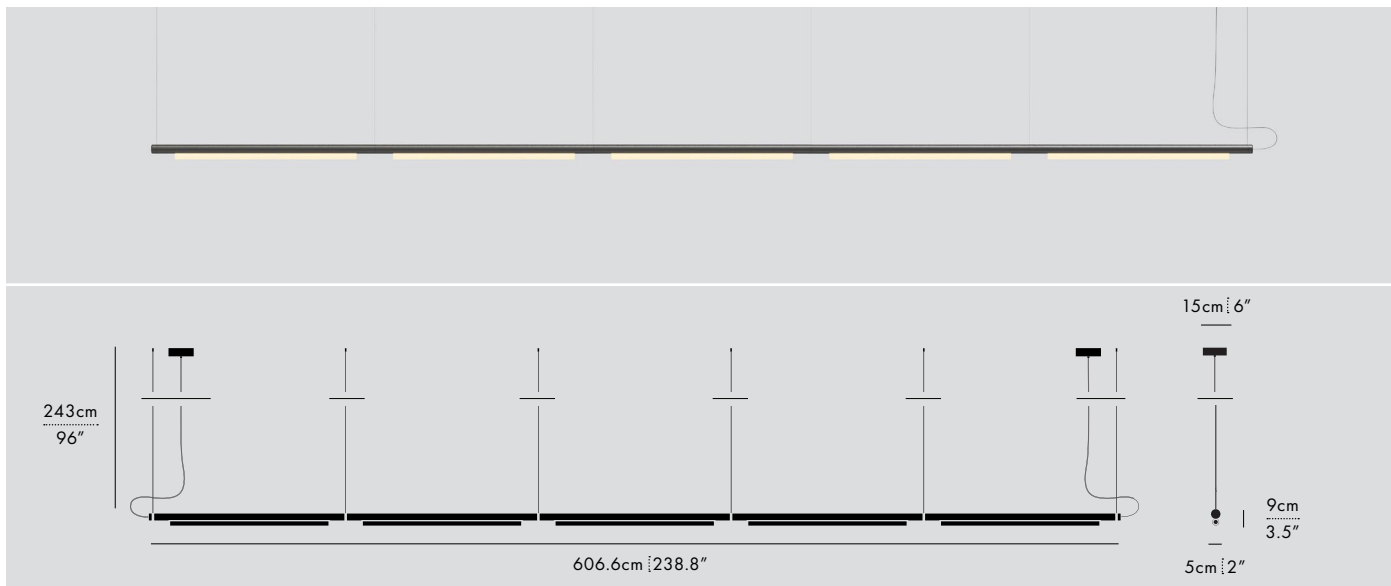

PIPELINE 125.5 – P

PENDANT / DESIGNER: CAINE HEINTZMAN / 2013

A-N-D

MANUFACTURED IN CANADA

A-N-D.COM

PIP-125.5-P-BK-27-ELV-120

VISIT A-N-D.COM FOR 3D MODELS INCLUDING REVIT/IES.

DESCRIPTION

Pipeline is the quintessential modular light fixture as its components enable it to match the contours of any given space.

TYPE

Pendant

DIMENSIONS

- Luminaire: 606.6 x 7.5 x 5cm / 238.8" x 3" x 2"
- Adjustable drop length: 243cm / 96"

* CUSTOM LENGTH AVAILABLE

CERTIFICATIONS

* APPLICATION: DRY INDOOR LOCATION ONLY

TECHNICAL INFORMATION

- Input Voltage: 110–120V, 220–240V, 110–277V
- Lamping: Integral 85W 24V DC LED CRI 90+, 50,000 hours
- Lumens: 3580 lumens delivered
- Power Supply: Phase dimming, 0-10V, DALI

COLOUR TEMPERATURE OPTIONS

DIM TO WARM

MATERIALS

- Aluminum
- Acrylic

FINISHES

SERIES	SIZE	TYPE	BODY FINISH	END CAP/JOINER	CCT	PS	VOLTAGE IN
PIP	125.5	P	<input type="checkbox"/> BK (BLACK) <input type="checkbox"/> WH (WHITE) <input type="checkbox"/> RA (RAW) <input type="checkbox"/> BR (BRASS) <input type="checkbox"/> CP (COPPER) <input type="checkbox"/> CH (CHROME)	<input type="checkbox"/> BK (BLACK) <input type="checkbox"/> WH (WHITE) <input type="checkbox"/> BR (BRASS) <input type="checkbox"/> CP (COPPER) <input type="checkbox"/> CH (CHROME)	<input type="checkbox"/> 27 (2700K) <input type="checkbox"/> 30 (3000K) <input type="checkbox"/> 35 (3500K) <input type="checkbox"/> 41 (4100K) <input type="checkbox"/> DW (DIM TO WARM)	<input type="checkbox"/> ELV <input type="checkbox"/> O10 <input type="checkbox"/> DAL	<input type="checkbox"/> 120 <input type="checkbox"/> 230 <input type="checkbox"/> 277*