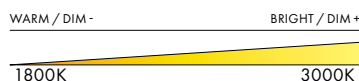

Pipeline is the quintessential modular light fixture as its components enable it to match the contours of any given space.

TYPE

Pendant

DIMENSIONS

- Luminaire: 606.6 x 7.5 x 5cm / 238.8" x 3" x 2"
- Adjustable drop length: 243cm / 96"

* CUSTOM LENGTH AVAILABLE

CERTIFICATIONS

* APPLICATION: DRY INDOOR LOCATION ONLY

TECHNICAL INFORMATION

- Input Voltage: 110–120V, 220–240V, 110–277V
- Lamping: Integral 85W 24V DC LED CRI 90+, 50,000 hours
- Lumens: 3580 lumens delivered
- Power Supply: Phase dimming, 0-10V, DALI

COLOUR TEMPERATURE OPTIONS

DIM TO WARM

MATERIALS

- Aluminum
- Acrylic

FINISHES

SERIES	SIZE	TYPE	BODY FINISH	END CAP/JOINER	CCT	PS	VOLTAGE IN
PIP	125.5	P	<input type="checkbox"/> BK (BLACK) <input type="checkbox"/> WH (WHITE) <input type="checkbox"/> RA (RAW) <input type="checkbox"/> BR (BRASS) <input type="checkbox"/> CP (COPPER) <input type="checkbox"/> CH (CHROME)	<input type="checkbox"/> BK (BLACK) <input type="checkbox"/> WH (WHITE) <input type="checkbox"/> BR (BRASS) <input type="checkbox"/> CP (COPPER) <input type="checkbox"/> CH (CHROME)	<input type="checkbox"/> 27 (2700K) <input type="checkbox"/> 30 (3000K) <input type="checkbox"/> 35 (3500K) <input type="checkbox"/> 41 (4100K) <input type="checkbox"/> DW (DIM TO WARM)	<input type="checkbox"/> ELV <input type="checkbox"/> O10 <input type="checkbox"/> DAL	<input type="checkbox"/> 120 <input type="checkbox"/> 230 <input type="checkbox"/> 277*