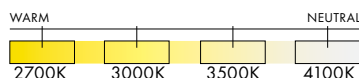

Pipeline is the quintessential modular light fixture as its components enable it to match the contours of any given space.

TYPE

Pendant

DIMENSIONS

- Luminaire: 606.6 x 7.5 x 5cm / 238.8" x 3" x 2"
- Adjustable drop length: 243cm / 96"

* CUSTOM LENGTH AVAILABLE

CERTIFICATIONS

* APPLICATION: DRY INDOOR LOCATION ONLY

TECHNICAL INFORMATION

- Input Voltage: 110–120V, 220–240V, 110–277V
- Lamping: Integral 85W 24V DC LED CRI 90+, 50,000 hours
- Lumens: 3580 lumens delivered
- Power Supply: Phase dimming, 0-10V, DALI

COLOUR TEMPERATURE OPTIONS

DIM TO WARM

MATERIALS

- Aluminum
- Acrylic

FINISHES

SERIES	SIZE	TYPE	BODY FINISH	END CAP/JOINER	CCT	PS	VOLTAGE IN
PIP	125.5	P	<input type="checkbox"/> BK (BLACK) <input type="checkbox"/> WH (WHITE) <input type="checkbox"/> RA (RAW) <input type="checkbox"/> BR (BRASS) <input type="checkbox"/> CP (COPPER) <input type="checkbox"/> CH (CHROME)	<input type="checkbox"/> BK (BLACK) <input type="checkbox"/> WH (WHITE) <input type="checkbox"/> BR (BRASS) <input type="checkbox"/> CP (COPPER) <input type="checkbox"/> CH (CHROME)	<input type="checkbox"/> 27 (2700K) <input type="checkbox"/> 30 (3000K) <input type="checkbox"/> 35 (3500K) <input type="checkbox"/> 41 (4100K) <input type="checkbox"/> DW (DIM TO WARM)	<input type="checkbox"/> ELV <input type="checkbox"/> O10 <input type="checkbox"/> DAL	<input type="checkbox"/> 120 <input type="checkbox"/> 230 <input type="checkbox"/> 277*