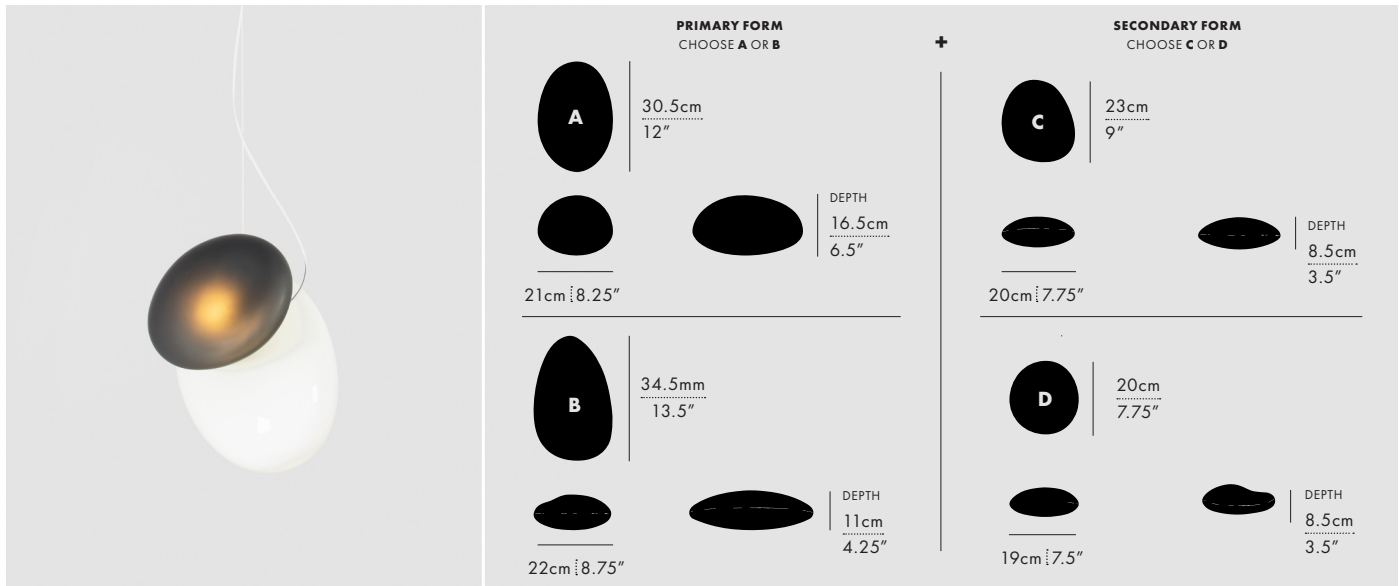

PEBBLE – P

PENDANT

MANUFACTURED IN CANADA

LUKAS PEET / 2019

PEB-P-A-PL-C-SL-UNV-120/277

DESCRIPTION

Pebble celebrates the beautiful qualities of stones while enabling the individual to extract their own collection.

TYPE

Pendant

DIMENSIONS

- **A:** 30.5 x 21 x 16.5cm / 12" x 8.25" x 6.5"
- **B:** 34.5 x 22 x 11cm / 13.5" x 8.75" x 4.25"
- **C:** 23 x 20 x 8.5cm / 9" x 7.75" x 3.5"
- **D:** 20 x 19 x 8.5cm / 7.75" x 7.5" x 3.5"
- Adjustable drop length: 243cm / 96"

TECHNICAL INFORMATION

- Input Voltage: 110–277V, 220–240V
- Lamping: Integral 14W 2700K LED
  90+ CRI, 50,000 hours
- Lumens: 1038 lumens delivered (pearl glass)
- Power Supply: TRIAC/0-10V, DALI

COLOUR TEMPERATURE OPTIONS

CERTIFICATIONS

* APPLICATION: DRY INDOOR LOCATION ONLY

MATERIALS

- Glass
- Aluminum