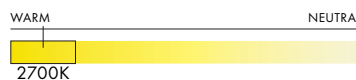

COLOUR TEMPERATURE OPTIONS