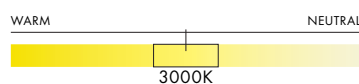

COLOUR TEMPERATURE