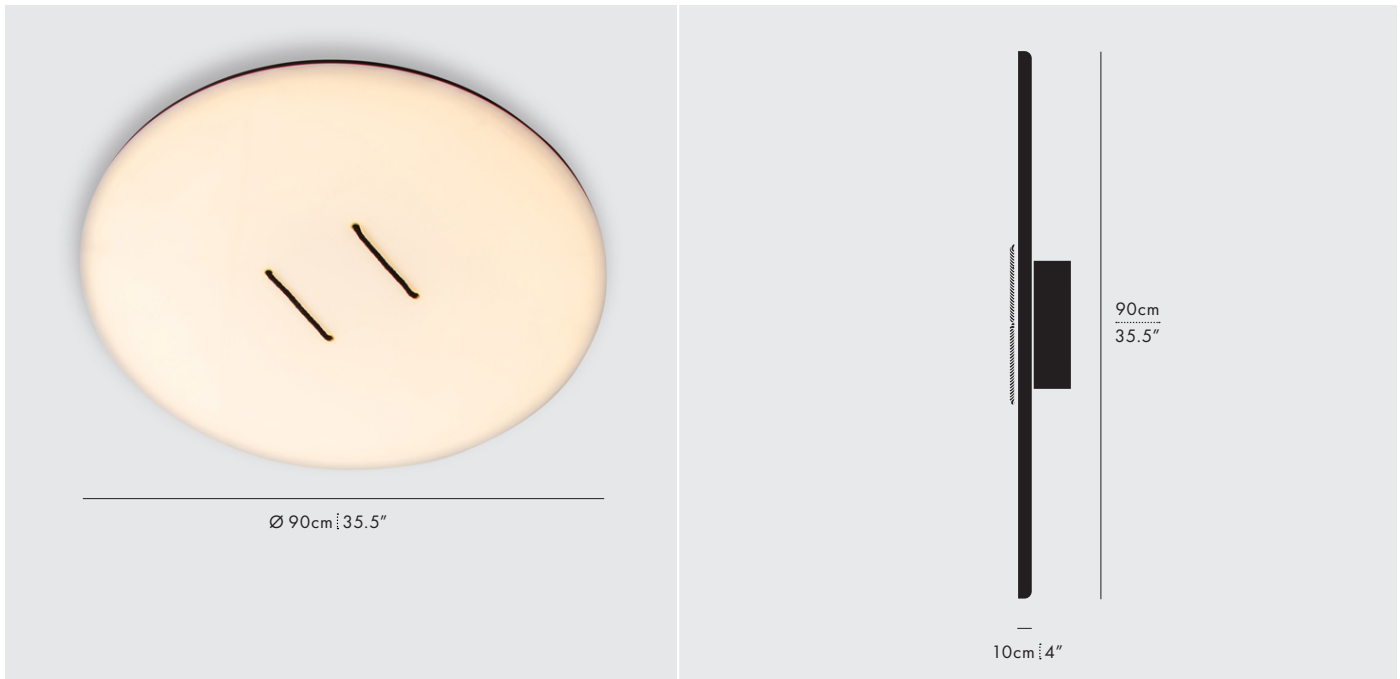

BUTTON 90 – CW

CEILING/WALL / DESIGNER: LUKAS PEET / 2013

A-N-D

MANUFACTURED IN CANADA

A-N-D.COM

BUT-90-CW-BK-30-ELV-120

VISIT A-N-D.COM FOR 3D MODELS INCLUDING REVIT/IES.

DESCRIPTION

Button boldly plays with the archetype, with its wide luminescent surface and threaded rope.

TYPE

Ceiling/Wall

DIMENSIONS

- Luminaire: 90cm Ø x 10cm / 35.5" Ø x 4"

TECHNICAL INFORMATION

- Input Voltage: 110–120V, 220–240V, 110–277V
- Lamping: Integral 29W 24V DC LED
CRI 90+, 50,000 hours
- Lumens: 1994 lumens delivered
- Power Supply: Phase dimming, 0-10V, DALI