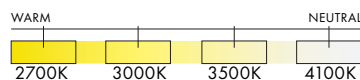

Button boldly plays with the archetype, with its wide luminescent surface and threaded rope.

TYPE

Ceiling/Wall

DIMENSIONS

- Luminaire: 90cm Ø x 10cm / 35.5" Ø x 4"

TECHNICAL INFORMATION

- Input Voltage: 110–120V, 220–240V, 110–277V
- Lamping: Integral 29W 24V DC LED
CRI 90+, 50,000 hours
- Lumens: 1994 lumens delivered
- Power Supply: Phase dimming, 0-10V, DALI

COLOUR TEMPERATURE

CERTIFICATIONS

* APPLICATION: DRY INDOOR LOCATION ONLY

MATERIALS

- Aluminum
- Nylon Rope
- Brass Hardware

FINISHES

BLACK "BK"

WHITE "WH"