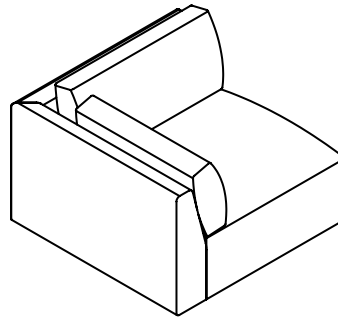

Imperative to the Copen Sofa, is the rounded arm. Inspired by the sweeping interior contours of the Round Tower in the heart of Copenhagen, the curvaceous arm doubles as an anchor to rest on while providing a unique design feature.

COPEN SOFA MODULES

Left Arm

Right Arm

Center No Arms

Corner

Chaise Left Arm

Chaise Right Arm

COPEN SOFA CONFIGURATIONS

2 Seater

3 Seater

5 piece corner suite

Note, these are examples and configurations can be made as you wish with our various modules.