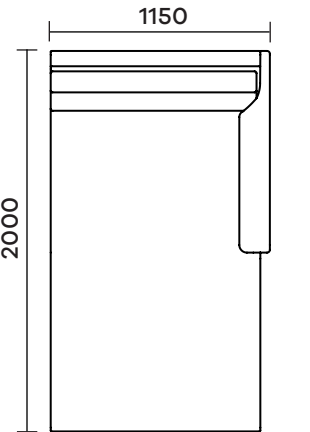

COPEN SOFA

TIM WEBBER

COPEN SOFA

Designer	Tim Webber
Product type	Sofa
Materials	Timber frame; High density foam; Solid Maple, Oak or Walnut
Dimensions	Single Module Right/Left Arm: 1150mm W x 1100mm D x 640mm H Single Module No Arm: 1100mm W x 1100mm D x 640mm H Corner Module: 1050mm W x 1100mm D x 640mm H 2 Seater Chaise Right/Left Arm: 1150mm W x 2000mm D x 640mm H 2 Seater: 2300mm W x 1100mm D x 640mm H 3 Seater: 3400mm W x 1100mm D x 640mm H
Warranty	The Copen Sofa is supplied with our 5 year warranty.
Lead time	6-7 weeks, excluding delivery time.

COPEN SOFA MODULES

Left Arm

Right Arm

Center No Arms

Corner

Chaise Left Arm

Chaise Right Arm

COPEN SOFA CONFIGURATIONS

2 Seater

3 Seater

5 piece corner suite

Note, these are examples and configurations can be made as you wish with our various modules.