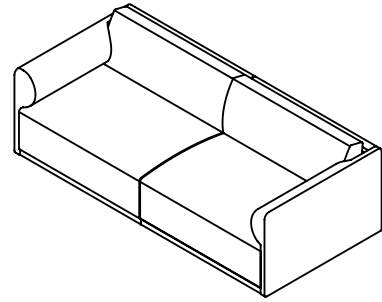

COPEN SOFA

TIM WEBBER

COPEN SOFA

Designer	Tim Webber
Product type	Sofa
Materials	Timber frame; High density foam; Solid Maple, Oak or Walnut
Dimensions	Single Module Right/Left Arm: 1150mm W x 1100mm D x 640mm H Single Module No Arm: 1100mm W x 1100mm D x 640mm H Corner Module: 1050mm W x 1100mm D x 640mm H 2 Seater Chaise Right/Left Arm: 1150mm W x 2000mm D x 640mm H 2 Seater: 2300mm W x 1100mm D x 640mm H 3 Seater: 3400mm W x 1100mm D x 640mm H
Warranty	The Copen Sofa is supplied with our 5 year warranty.
Lead time	6-7 weeks, excluding delivery time.

Imperative to the Copen Sofa, is the rounded arm. Inspired by the sweeping interior contours of the Round Tower in the heart of Copenhagen, the curvaceous arm doubles as an anchor to rest on while providing a unique design feature.

COPEN SOFA MODULES

Left Arm

Right Arm

Center No Arms

Corner

Chaise Left Arm

Chaise Right Arm

COPEN SOFA CONFIGURATIONS

2 Seater

3 Seater

5 piece corner suite

Note, these are examples and configurations can be made as you wish with our various modules.