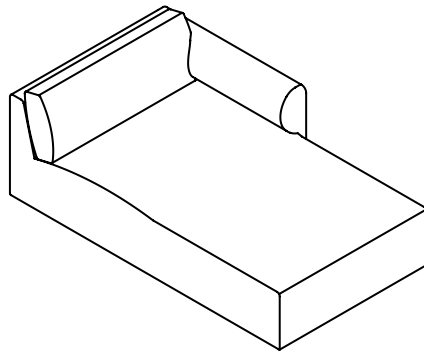

Imperative to the Copen Sofa, is the rounded arm. Inspired by the sweeping interior contours of the Round Tower in the heart of Copenhagen, the curvaceous arm doubles as an anchor to rest on while providing a unique design feature.

COPEN SOFA MODULES

Left Arm

Right Arm

Center No Arms

Corner

Chaise Left Arm

Chaise Right Arm

COPEN SOFA CONFIGURATIONS

2 Seater

3 Seater

5 piece corner suite

Note, these are examples and configurations can be made as you wish with our various modules.