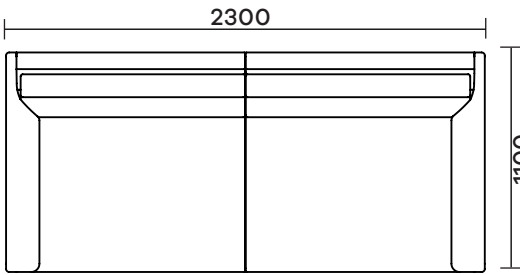

COPEN SOFA MODULES

Left Arm

Right Arm

Center No Arms

Corner

Chaise Left Arm

Chaise Right Arm

COPEN SOFA CONFIGURATIONS

2 Seater

3 Seater

5 piece corner suite

Note, these are examples and configurations can be made as you wish with our various modules.