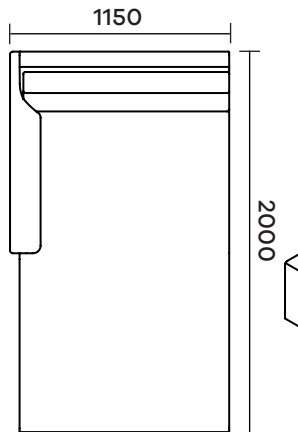

COPEN SOFA MODULES

Left Arm

Right Arm

Center No Arms

Corner

Chaise Left Arm

Chaise Right Arm

COPEN SOFA CONFIGURATIONS

2 Seater

3 Seater

5 piece corner suite

Note, these are examples and configurations can be made as you wish with our various modules.