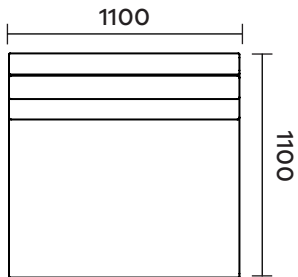

COPEN SOFA MODULES

Left Arm

Right Arm

Center No Arms

Corner

Chaise Left Arm

Chaise Right Arm

COPEN SOFA CONFIGURATIONS

2 Seater

3 Seater

5 piece corner suite

Note, these are examples and configurations can be made as you wish with our various modules.