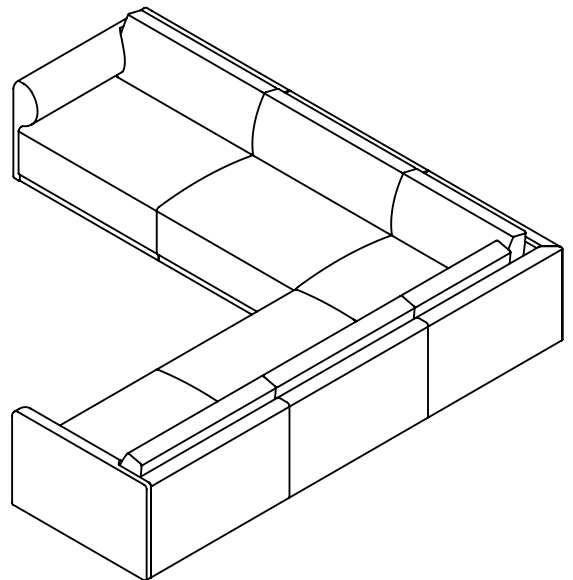

COPEN SOFA

TIM WEBBER

COPEN SOFA

Designer	Tim Webber
Product type	Sofa
Materials	Timber frame; High density foam; Solid Maple, Oak or Walnut
Dimensions	Single Module Right/Left Arm: 1150mm W x 1100mm D x 640mm H Single Module No Arm: 1100mm W x 1100mm D x 640mm H Corner Module: 1050mm W x 1100mm D x 640mm H 2 Seater Chaise Right/Left Arm: 1150mm W x 2000mm D x 640mm H 2 Seater: 2300mm W x 1100mm D x 640mm H 3 Seater: 3400mm W x 1100mm D x 640mm H
Warranty	The Copen Sofa is supplied with our 5 year warranty.
Lead time	6-7 weeks, excluding delivery time.

Imperative to the Copen Sofa, is the rounded arm. Inspired by the sweeping interior contours of the Round Tower in the heart of Copenhagen, the curvaceous arm doubles as an anchor to rest on while providing a unique design feature.

COPEN SOFA MODULES

Left Arm

Right Arm

Center No Arms

Corner

Chaise Left Arm

Chaise Right Arm

COPEN SOFA CONFIGURATIONS

2 Seater

3 Seater

5 piece corner suite

Note, these are examples and configurations can be made as you wish with our various modules.