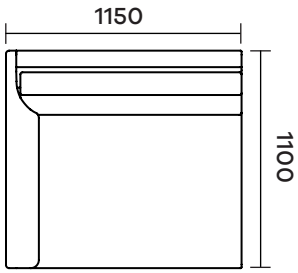

COPEN SOFA MODULES

Left Arm