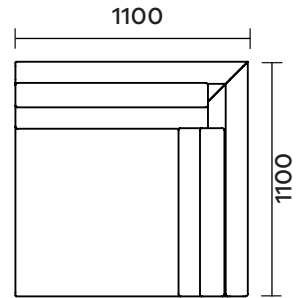

COPEN SOFA MODULES

Left Arm

Right Arm

Center No Arms

Corner

Chaise Left Arm

Chaise Right Arm

COPEN SOFA CONFIGURATIONS

2 Seater

3 Seater

5 piece corner suite

Note, these are examples and configurations can be made as you wish with our various modules.