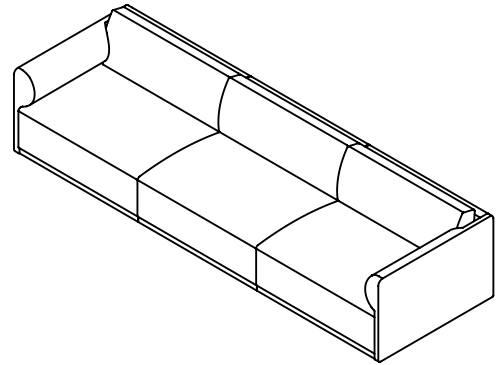

COPEN SOFA

TIM WEBBER

COPEN SOFA

Designer	Tim Webber
Product type	Sofa
Materials	Timber frame; High density foam; Solid Maple, Oak or Walnut
Dimensions	Single Module Right/Left Arm: 1150mm W x 1100mm D x 640mm H Single Module No Arm: 1100mm W x 1100mm D x 640mm H Corner Module: 1050mm W x 1100mm D x 640mm H 2 Seater Chaise Right/Left Arm: 1150mm W x 2000mm D x 640mm H 2 Seater: 2300mm W x 1100mm D x 640mm H 3 Seater: 3400mm W x 1100mm D x 640mm H
Warranty	The Copen Sofa is supplied with our 5 year warranty.
Lead time	6-7 weeks, excluding delivery time.

Imperative to the Copen Sofa, is the rounded arm. Inspired by the sweeping interior contours of the Round Tower in the heart of Copenhagen, the curvaceous arm doubles as an anchor to rest on while providing a unique design feature.

COPEN SOFA MODULES

Left Arm

Right Arm

Center No Arms

Corner

Chaise Left Arm

Chaise Right Arm

COPEN SOFA CONFIGURATIONS

2 Seater

3 Seater

5 piece corner suite

Note, these are examples and configurations can be made as you wish with our various modules.