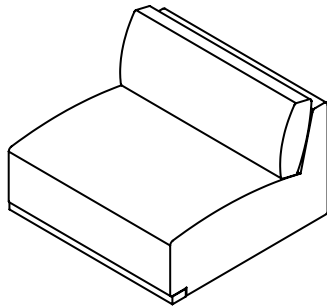

Imperative to the Copen Sofa, is the rounded arm. Inspired by the sweeping interior contours of the Round Tower in the heart of Copenhagen, the curvaceous arm doubles as an anchor to rest on while providing a unique design feature.

COPEN SOFA MODULES

Left Arm

Right Arm

Center No Arms

Corner

Chaise Left Arm

Chaise Right Arm

COPEN SOFA CONFIGURATIONS

2 Seater

3 Seater

5 piece corner suite

Note, these are examples and configurations can be made as you wish with our various modules.