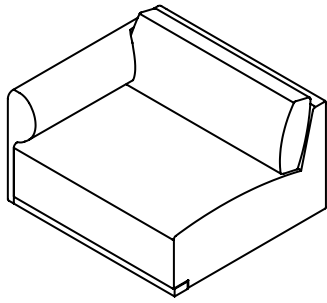

COPEN SOFA MODULES

Left Arm