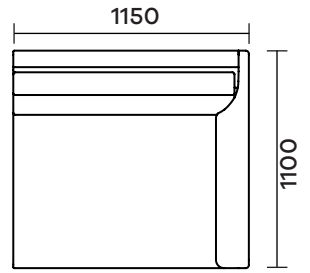

COPEN SOFA MODULES

Right Arm