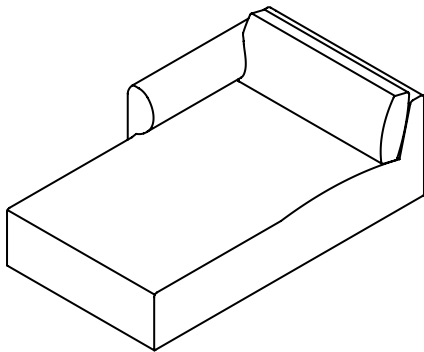

Imperative to the Copen Sofa, is the rounded arm. Inspired by the sweeping interior contours of the Round Tower in the heart of Copenhagen, the curvaceous arm doubles as an anchor to rest on while providing a unique design feature.

COPEN SOFA MODULES

Left Arm

Right Arm

Center No Arms

Corner

Chaise Left Arm

Chaise Right Arm

COPEN SOFA CONFIGURATIONS

2 Seater

3 Seater

5 piece corner suite

Note, these are examples and configurations can be made as you wish with our various modules.