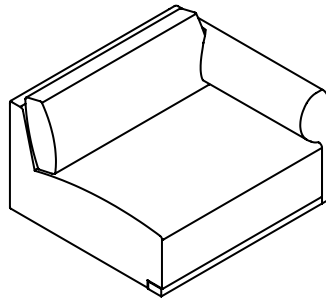

COPEN SOFA MODULES

Right Arm