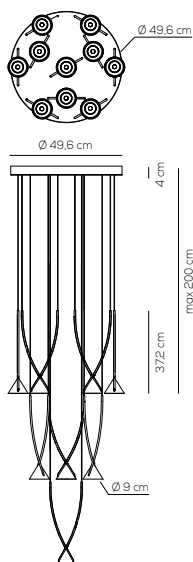

black

greige

produced with recycled material

SP JEWD 10

kg 8,7 m³ 0,201

JEWEL / DRIVER INCLUDED DIMMABLE

Type	Article	Colours / Finish	Source
SP	JEWD 10	NE black / NE black GE greige / NE black	LED 10 x 6,5W - optic ~ 38° beam 3000K*, 2700K, 3500K dimmable

CE IP20 CRI>90 dimmable 0/1-10V or Push LED ~6710 lm* ~103 lm/W* 220-240Vac

example composition code SP JEWD 10 NE NE LED

Casambi compatibile / Casambi compatible.

This luminaire contains a light source with the energy class F.