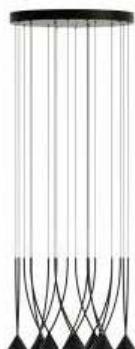

Jewel

Yonoh

Collezione di lampade a sospensione in alluminio con arco in nylon e fibre di vetro da riciclo. Disponibile in colore nero e quattro versioni. La sorgente luminosa è a LED integrato dimmerabile o non dimmerabile.

Collection of aluminum suspended lamps with nylon arch and recycled glass fibers. Available in four pre-defined configurations in black color. Built-in dimmable or not dimmable LED light source.

COLOUR

black

greige

produced with recycled material

SP JEWD 10

kg 8,7 m³ 0,201

JEWEL / DRIVER INCLUDED DIMMABLE

Type	Article	Colours / Finish	Source
SP	JEWD 10	NE black / NE black GE greige / NE black	LED 10 x 6,5W - optic ~ 38° beam 3000K*, 2700K, 3500K dimmable

CE IP20 CRI>90 dimmable 0/1-10V or Push LED ~6710 lm* ~103 lm/W* 220-240Vac

example composition code SP JEWD 10 NE NE LED

Casambi compatibile / Casambi compatible.

This luminaire contains a light source with the energy class F.