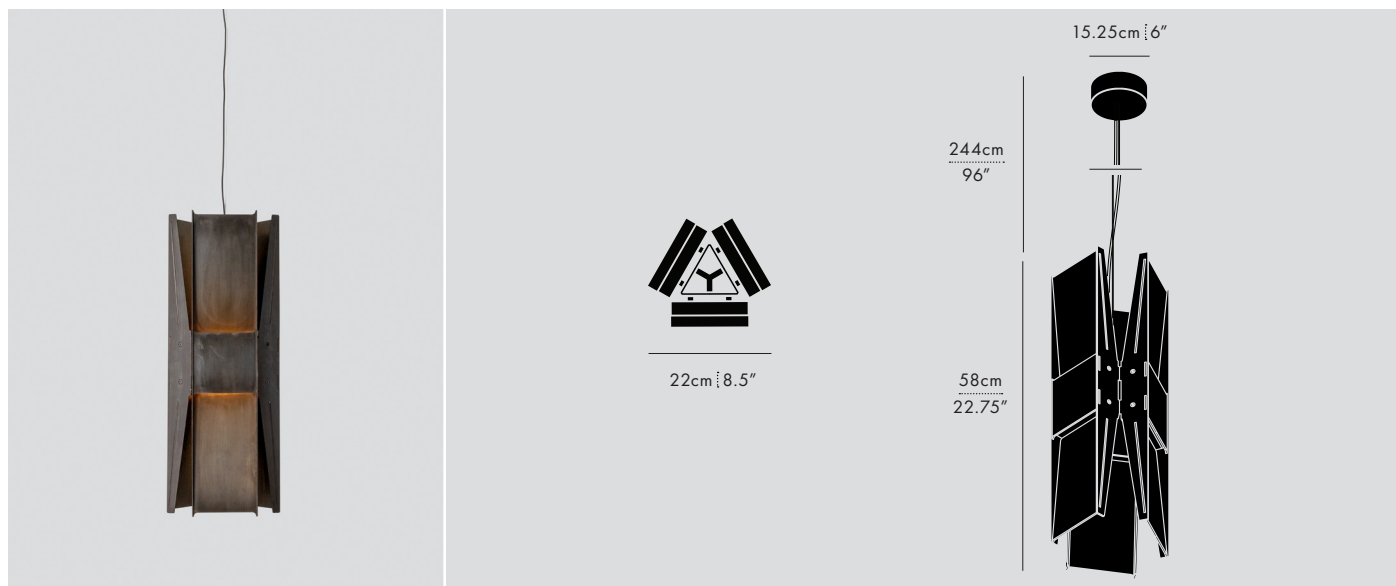

VECTOR 3 - P

PENDANT

MANUFACTURED IN CANADA

LUKAS PEET / 2023

VEC-3-P-BS-ELV-120

DESCRIPTION

Cut from precise paths, several panels are fitted together to create a slender rectilinear section known as the Vector, which directs light to wash down its inner sloped surfaces, proffering a gradient effect.

TYPE

Pendant

DIMENSIONS

- Luminaire: 58cm x 22cm / 22.75" x 8.5"
- Adjustable cord length: 244cm / 96"
- CUSTOM LENGTH AVAILABLE

CERTIFICATIONS

* APPLICATION: DRY INDOOR LOCATION ONLY

TECHNICAL INFORMATION

- Input Voltage: 110-120V, 220-240V, 110-277V
- Power Supply: Phase dimming, 0-10V, DALI

MATERIALS

- Steel

FINISHES

SERIES	SIZE	TYPE	FINISH	PS	VOLTAGE IN
VEC	3	P	☐ BS (BLACK STEEL)	☐ ELV	☐ 120
			☐ WS (WEATHERED STEEL)	☐ 010	☐ 230
			☐ PS (POLISHED STAINLESS STEEL)	☐ DAL	☐ 277*

*277 ONLY AVAILABLE WITH 010