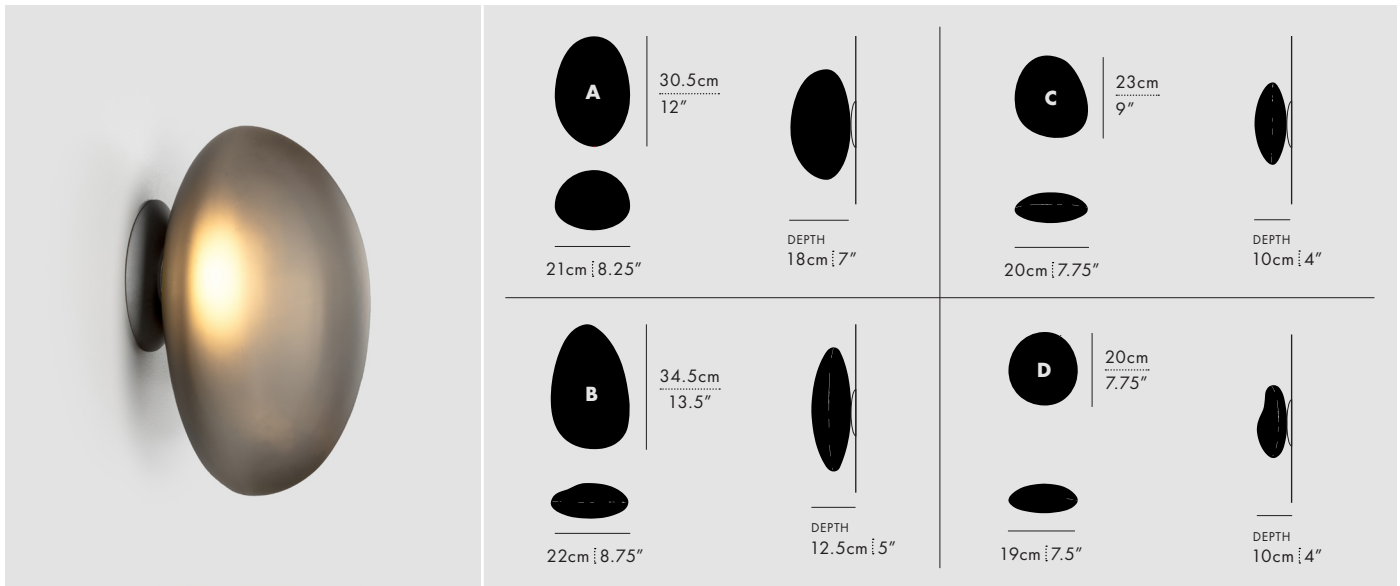

# PEBBLE – CW

CEILING/WALL

MANUFACTURED IN CANADA

LUKAS PEET / 2019

PEB-CW-A-SL-UNV-120/277

## TYPE

Ceiling/Wall

## DIMENSIONS

- **A:** 30.5 x 21 x 18cm / 12" x 8.25" x 7"
- **B:** 34.5 x 22 x 12.5cm / 13.5" x 8.75" x 5"
- **C:** 23 x 20 x 10cm / 9" x 7.75" x 4"
- **D:** 20 x 19 x 10cm / 7.75" x 7.5" x 4"