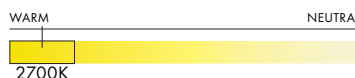

COLOUR TEMPERATURE OPTIONS