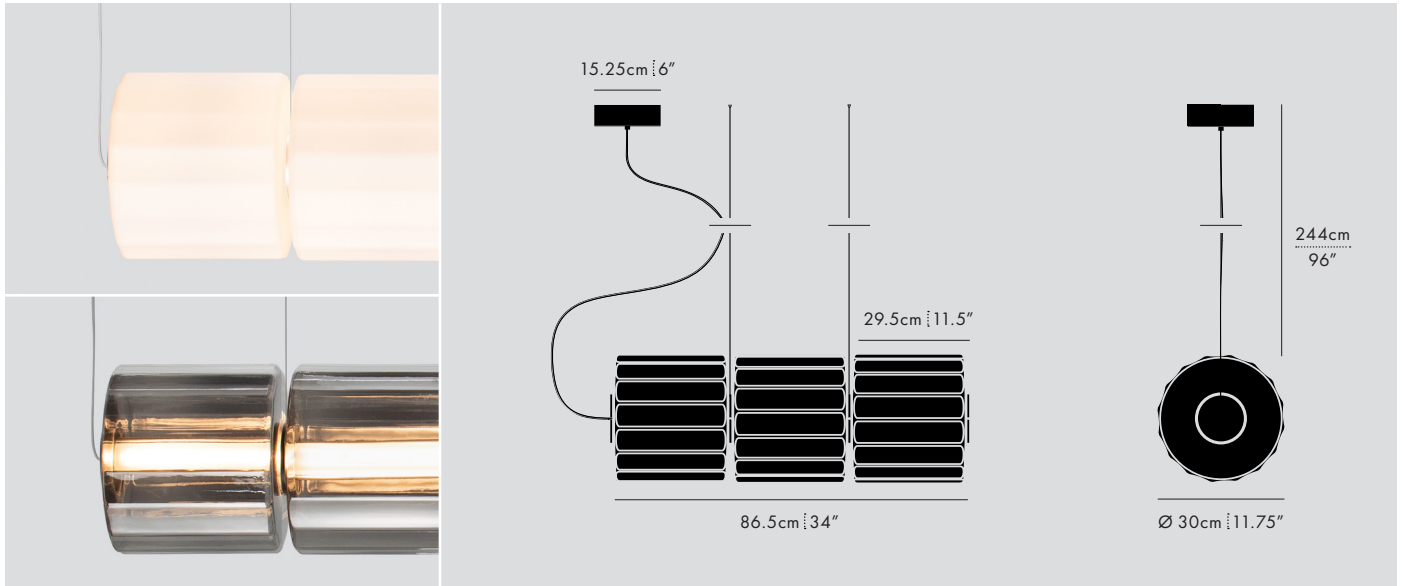

COLUMN 300 HORIZONTAL - P

PENDANT

MANUFACTURED IN CANADA

LUKAS PEET / 2022

DESCRIPTION

The Column conveys order, symmetry and magnificence. With a commutable quality, the luminaire is able to grow and increase its commanding presence in a room to affirm its powerful structure.

TYPE

Pendant

DIMENSIONS (PER 1 UNIT)

- Luminaire: Ø 30 x 29.5cm / Ø 11.75" x 11.5"
- Adjustable drop length: 244cm / 96"
- * CUSTOM LENGTH AVAILABLE
- Weight: 5.3kg / 11.7lbs

CERTIFICATIONS

* APPLICATION: DRY INDOOR LOCATION ONLY