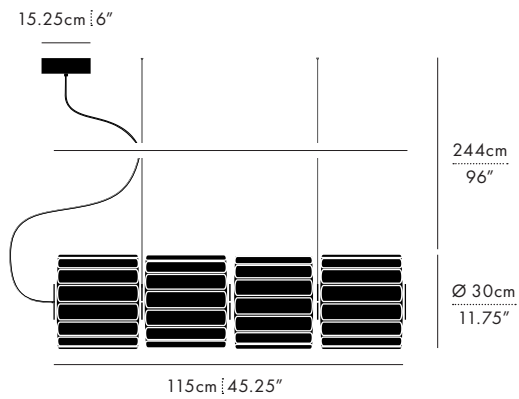

☐ COL-300-4-P-H