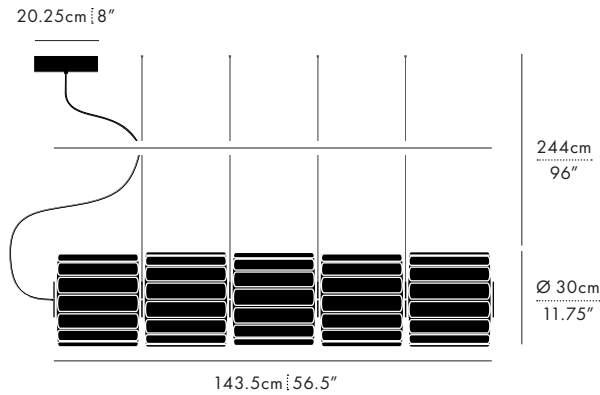

☐ COL-300-5-P-H