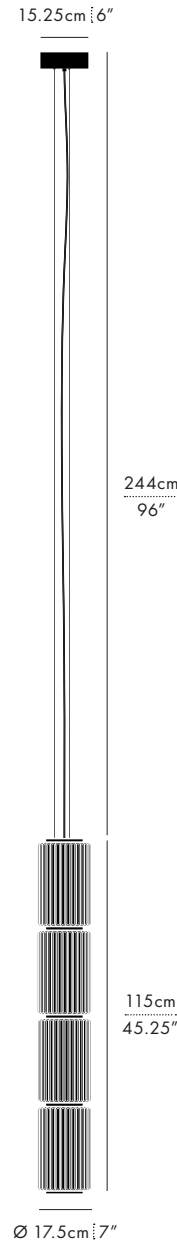

COL-175-4-P-V