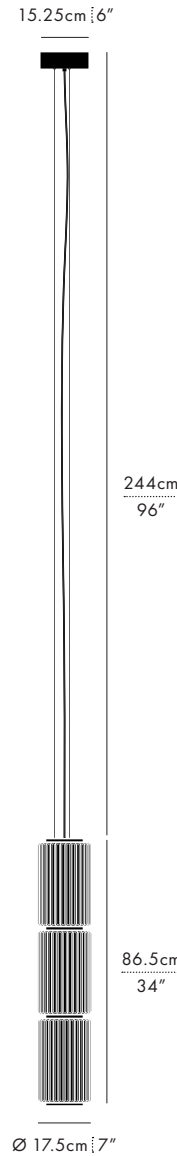

COL-175-3-P-V