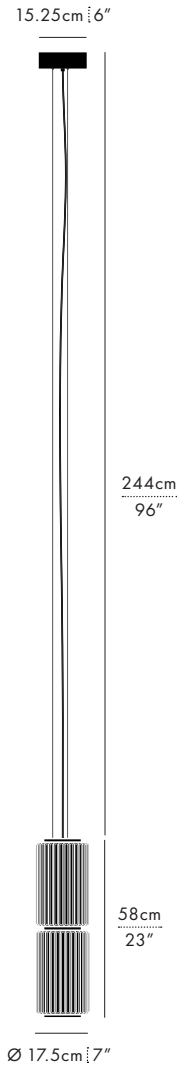

COL-175-2-P-V