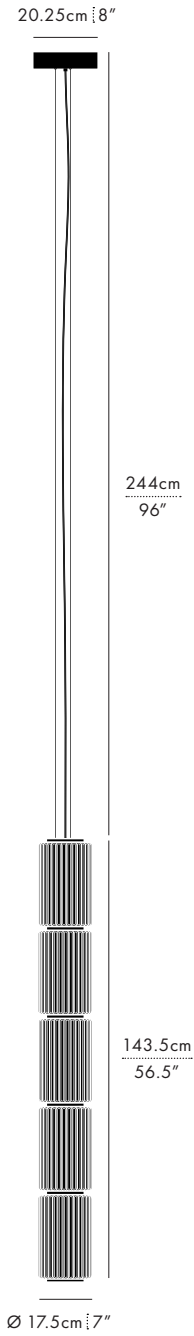

COL-175-5-P-V