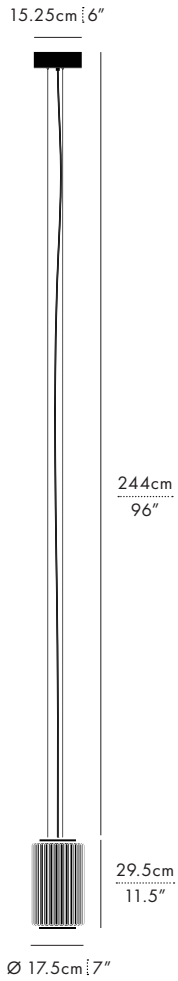

COLUMN 175 VERTICAL - P

PENDANT

MANUFACTURED IN CANADA

LUKAS PEET / 2022

COL-175-1-P-V