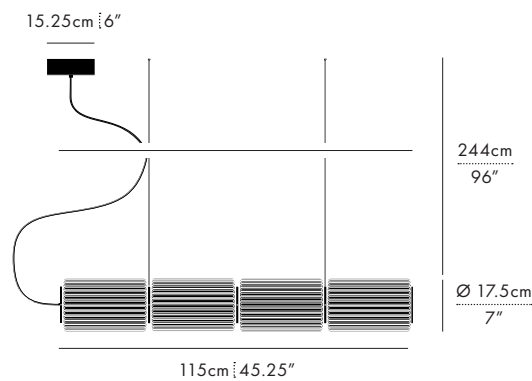

☐ COL-175-4-P-H