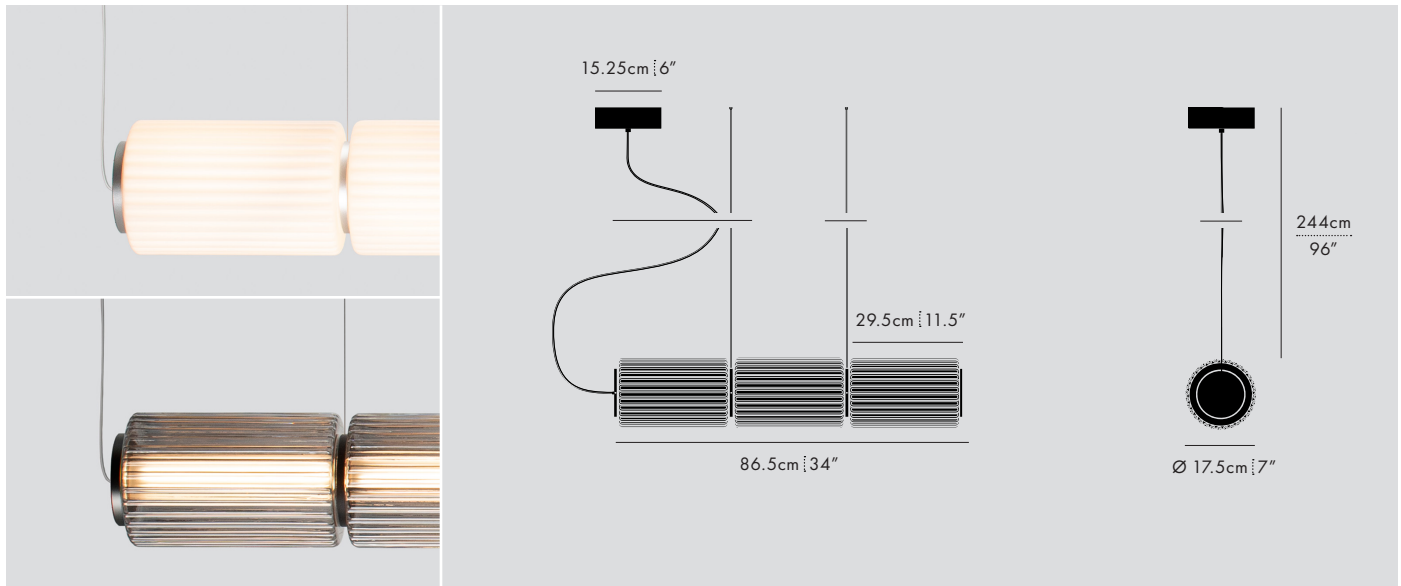

COLUMN 175 HORIZONTAL – P

PENDANT

MANUFACTURED IN CANADA

LUKAS PEET / 2022

DESCRIPTION

The Column conveys order, symmetry and magnificence. With a commutable quality, the luminaire is able to grow and increase its commanding presence in a room to affirm its powerful structure.

TYPE

Pendant

DIMENSIONS (PER 1 UNIT)

- Luminaire: Ø 17.5 x 29.5cm / Ø 7" x 11.5"
- Adjustable drop length: 244cm / 96"
- * CUSTOM LENGTH AVAILABLE
- Weight: 3.6kg / 7.9lbs

CERTIFICATIONS

* APPLICATION: DRY INDOOR LOCATION ONLY