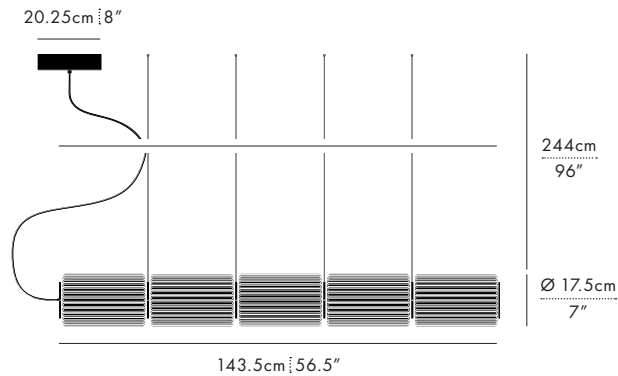

☐ COL-175-5-P-H