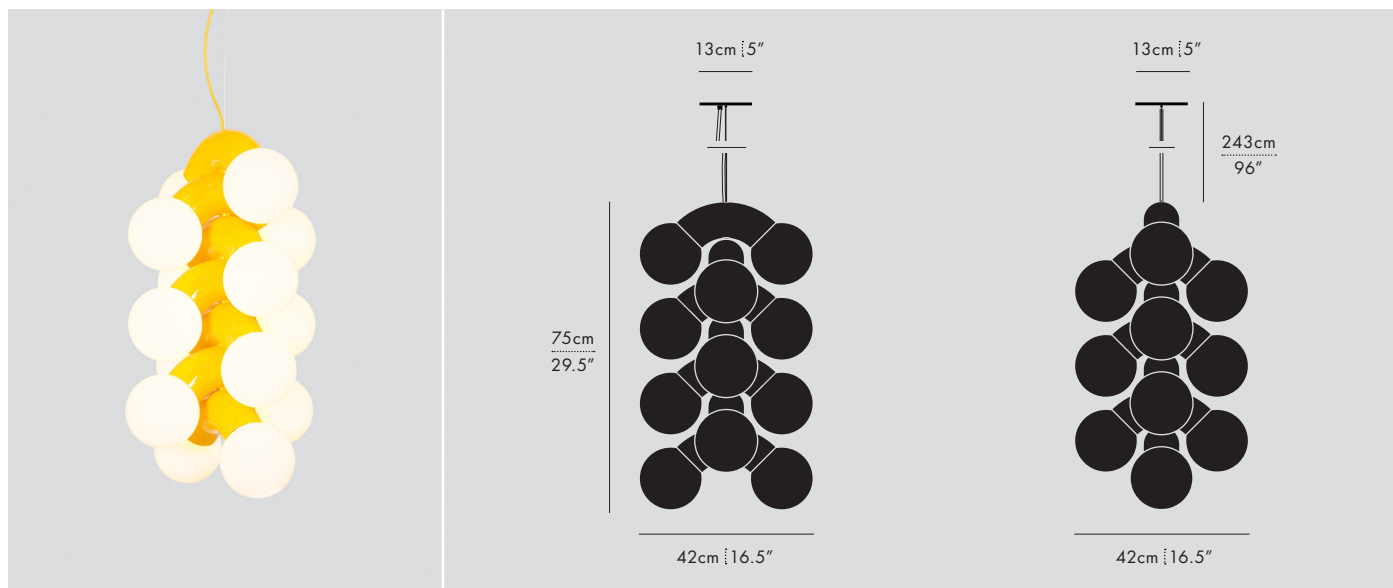

VINE 7 - P

PENDANT

MANUFACTURED IN CANADA

CAINE HEINTZMAN / 2018

VIN-7-P-CY-120

DESCRIPTION

Vine combines exaggerated form with repetition to take center stage with poise and stature.

TYPE

Pendant

DIMENSIONS

- Luminaire: 75 x 42 x 42cm / 29.5" x 16.5" x 16.5"
- Adjustable drop length: 243cm / 96"
- * CUSTOM LENGTH AVAILABLE

TECHNICAL INFORMATION

- Input Voltage: 110-120V, 220-240V
- Lamping: 14 x 4W 3000K G9 LED (Max. 5W per socket)
- Lumens: 2558 lumens delivered
- Controls: Phase dimming

COLOUR TEMPERATURE OPTIONS

CERTIFICATIONS

* APPLICATION: DRY INDOOR LOCATION ONLY

MATERIALS

- Steel
- Opal glass globe

FINISHES

SERIES	SIZE	TYPE	FINISH	VOLTAGE IN
VIN	7	P	<input type="checkbox"/> CH (CHROME)	<input type="checkbox"/> 120
			<input type="checkbox"/> MD (MIDNIGHT CHROME)	<input type="checkbox"/> 230
			<input type="checkbox"/> CADMIUM YELLOW (CY)	