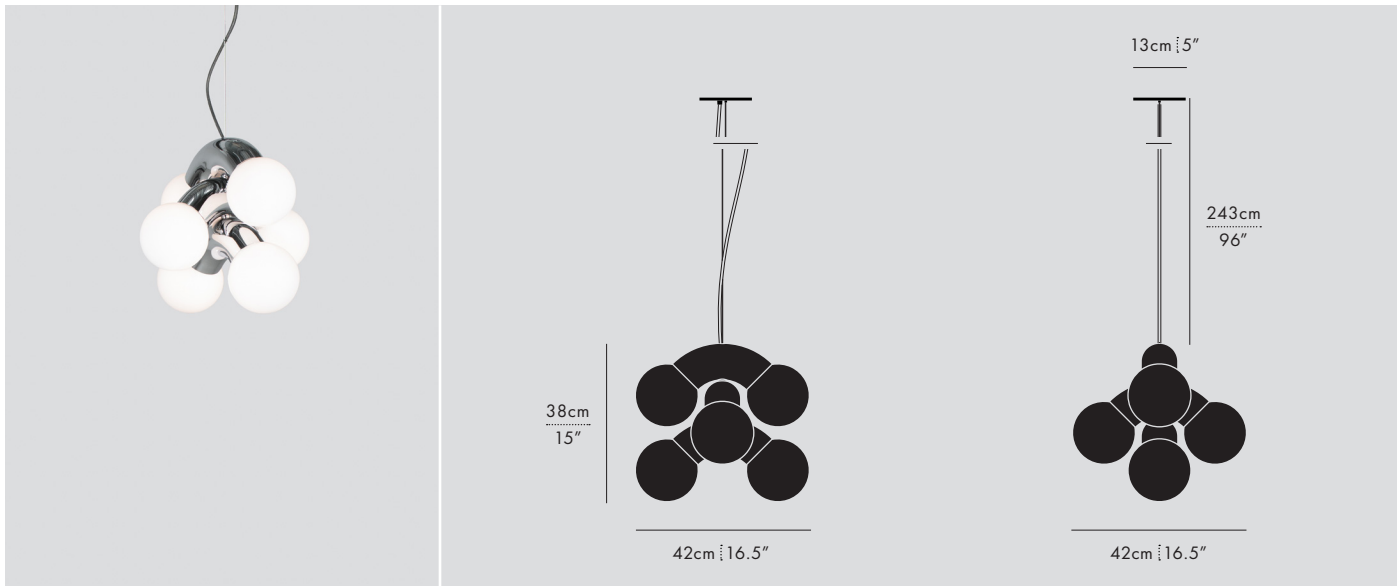

VINE 3 - P

PENDANT

MANUFACTURED IN CANADA

CAINE HEINTZMAN / 2018

VIN-3-P-CH-120

DESCRIPTION

Vine combines exaggerated form with repetition to take center stage with poise and stature.

TYPE

Pendant

DIMENSIONS

- Luminaire: 38 x 42 x 42cm / 15" x 16.5" x 16.5"
- Adjustable drop length: 243cm / 96"
- CUSTOM LENGTH AVAILABLE

TECHNICAL INFORMATION

- Input Voltage: 110-120V, 220-240V
- Lamping: 6 x 4W 3000K G9 LED (Max. 5W per socket)
- Lumens: 1167 lumens delivered
- Controls: Phase dimming

COLOUR TEMPERATURE OPTIONS

CERTIFICATIONS

* APPLICATION: DRY INDOOR LOCATION ONLY

MATERIALS

- Steel
- Opal glass globe