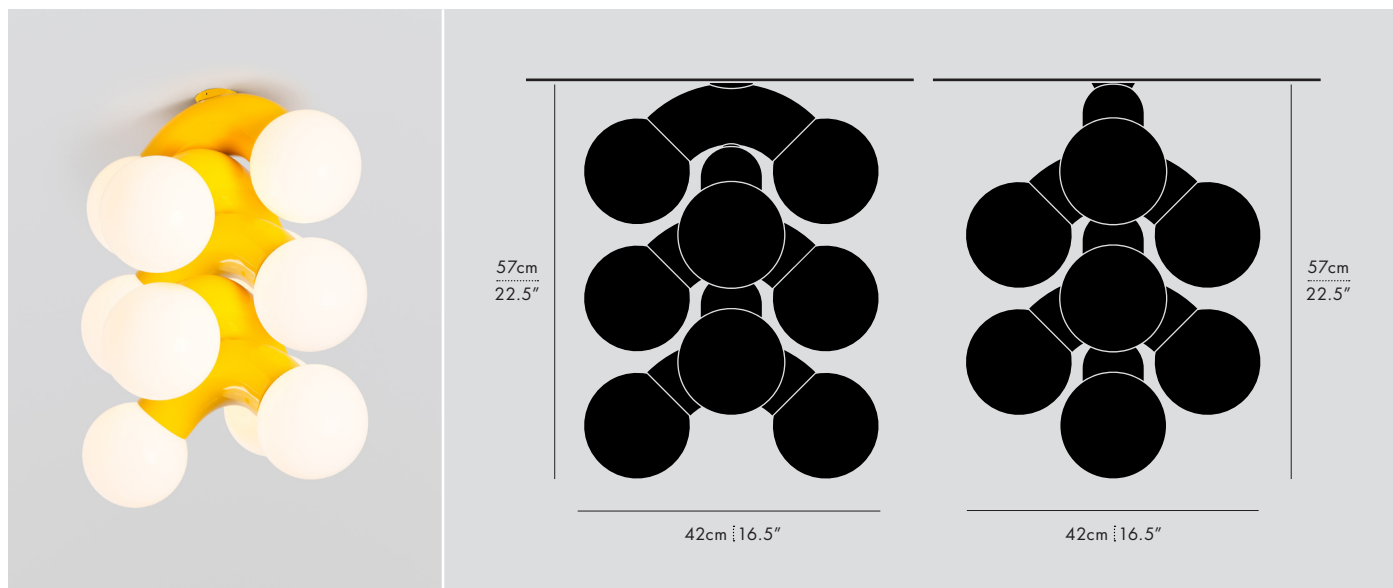

VINE 5-C

CEILING

MANUFACTURED IN CANADA

CAINE HEINTZMAN / 2021

VIN-5-C-CY-120

DESCRIPTION

Vine combines exaggerated form with repetition to take center stage with poise and stature.

TYPE

Ceiling

DIMENSIONS

- Luminaire: 42 x 42 x 57cm /
16.5" x 16.5" x 22.5"

POWER TRIM OPTIONS

- Trimless (Mud-in or surface mount)
- Cover plate (Junction box, 4.5" x 4.5")
- * SEE INSTALL INSTRUCTIONS
- * NORTH AMERICA SHIPS WITH CANOPY AND TRIMLESS ROUGH-IN.

* APPLICATION: DRY INDOOR LOCATION ONLY

MATERIALS

- Steel
- Opal glass globe

FINISHES

SERIES	SIZE	TYPE	FINISH	VOLTAGE IN
VIN	5	C	<input type="checkbox"/> CH (CHROME) <input type="checkbox"/> MD (MIDNIGHT CHROME) <input type="checkbox"/> CADMIUM YELLOW (CY)	<input type="checkbox"/> 120 <input type="checkbox"/> 230