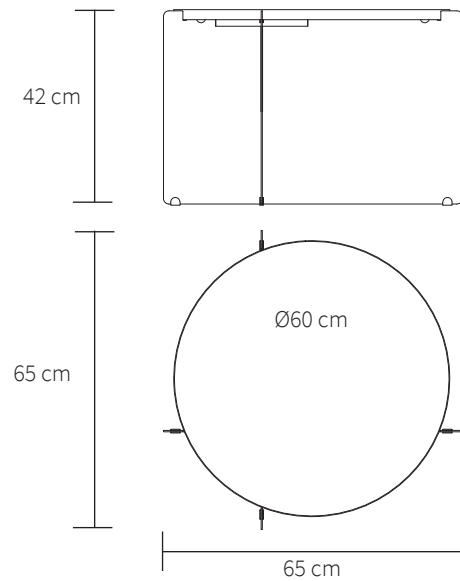

Svip's frame consists of two asymmetrically positioned aluminium plates that fit smoothly together to form a practical space. The table can be assembled into a stable construction in seconds. The steel tray comes with a light grey mat in specially developed rubber. The mat can be laid on top of the tray to provide a more practical surface than the black steel and bring an instant change in expression.

GEJST

SPECIFICATIONS

Product category	Furniture
Item no.	10411
EAN code	5712731200103
Country of origin	China
Tarif	9403.20.80.00
Materials	Steel / Aluminum / Silicone
Colour	Black
Product dimensions (H x L x W)	42cm x 65 cm x 65 cm
Packaging dimensions (H x L x W)	9,2 cm x 30,4 cm x 30,4 cm
Product weight	10 kg
