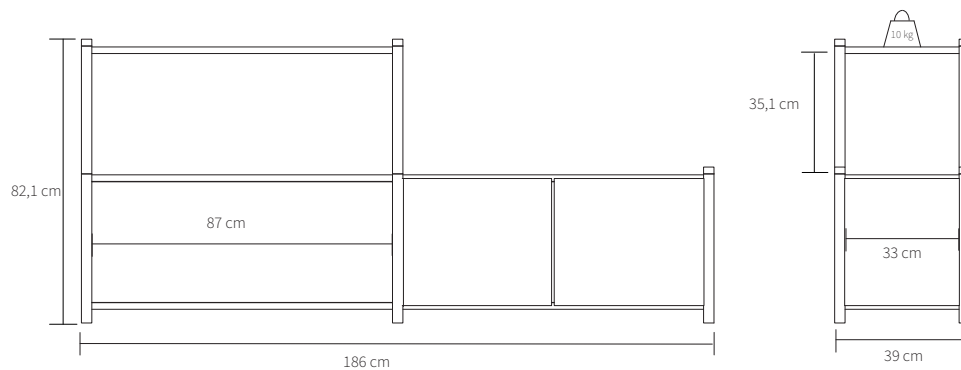

GEJST

SPECIFICATIONS

Product category	Storage
Parts	1 x Module 1 (item no. 20201) 1 x Module 2 (item no. 20202) 1x module 3 (item no. 20203) 2 x sidepanel (item no. 20230) 1 x sidepanel Closed (item no. 20250) 2 x backpanel (item no. 20210) 2 x door (item no. 20220)
Item no.	20271
EAN code	5712731202718
Country of origin	Denmark
Tarif	9403.30.91.00
Materials	Lacquered oak
Colour	Light Oak
Product dimensions (H x L x W)	82,1cm x 186 cm x 39 cm
Packaging dimensions (H x L x W)	3 x 5 cm x 99 cm x 43 cm 5 x 2,5 cm x 40 cm x 38 cm 2 x 2,5 cm x 94 cm x 38 cm
Product weight	47,4 kg
Max load	10 kg per. shelf
Cleaning	Use a soft dry cloth to clean the product Do not use household cleaners.