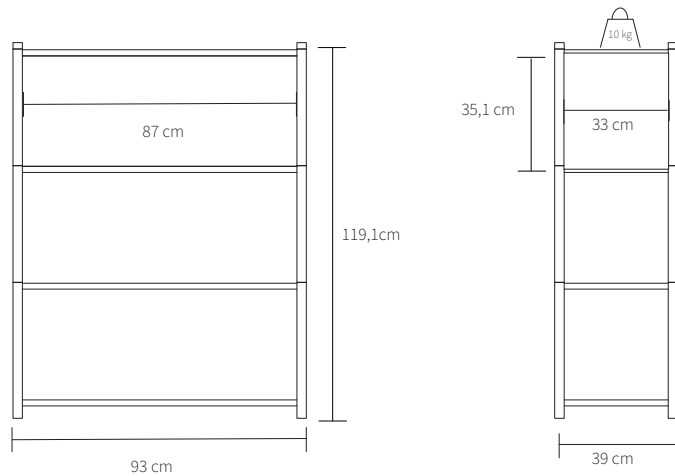

## SPECIFICATIONS

Product category	Storage
Parts	1 x Module 1 ( item no. 20201 ) 2 x Module 3 ( item no. 20203 ) 2 x sidepanel ( item no. 20230 ) 1 x backpanel ( item no. 20210 )
Itemno.	20261
EAN code	5712731202619
Country of origin	Denmark
Tarif	9403.30.91.00
Materials	Lacquered oak
Colour	Light Oak
Product dimensions (H x L x W)	119,1 cm x 93 cm x 39 cm
Packaging dimensions (H x L x W)	3 x 5 cm x 99 cm x 43 cm 2 x 2,5 cm x 40 cm x 38 cm 1 x 2,5 cm x 94 cm x 38 cm
Product weight	33,6 kg
Max load	10 kg per. shelf
Cleaning	Use a soft dry cloth to clean the product Do not use household cleaners.