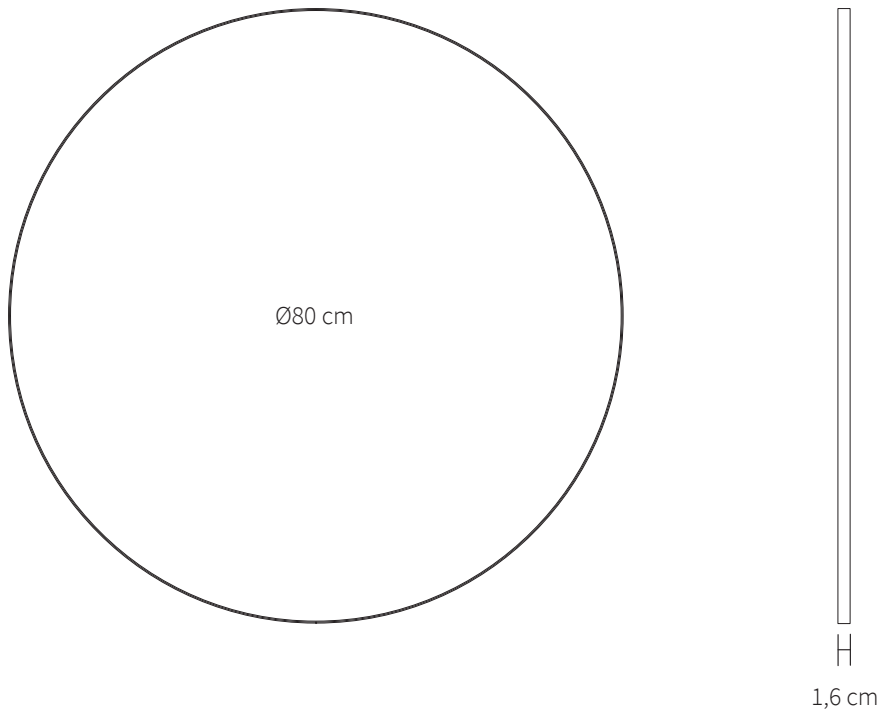

## RETELL

---

C. F. Møller Architects, 2018

**Type** Pinboard  
**Colours** White Brass

---

Retell is a fusion of minimalist and functional design created by world-acclaimed C. F. Møller Architects. In a time when many are working from home, most of us experience the need to collect ideas and to-do lists in one place. Retell can help you pin down those ideas and put them up on the wall without compromising your interior design and aesthetic sensibilities. Retell can also be decorated with family photos, children's drawings or invitations as a beautiful way to collect good memories for everyone in the family.

## SPECIFICATIONS

---

---

Product category	Accessories
Item no.	10222
EAN code	5712731102223
Country of origin	China
Tarif	6307.90.91.00
Materials	Felt / Steel
Colour	White / Brass
Product dimensions (H x L x W)	80 cm x 80 cm x 1,6 cm
Packaging dimensions (H x L x W)	2,6 cm x 81 cm x 81 cm
Product weight	2,8 kg
Cleaning	Use a soft dry cloth to clean the product Do not use household cleaners.