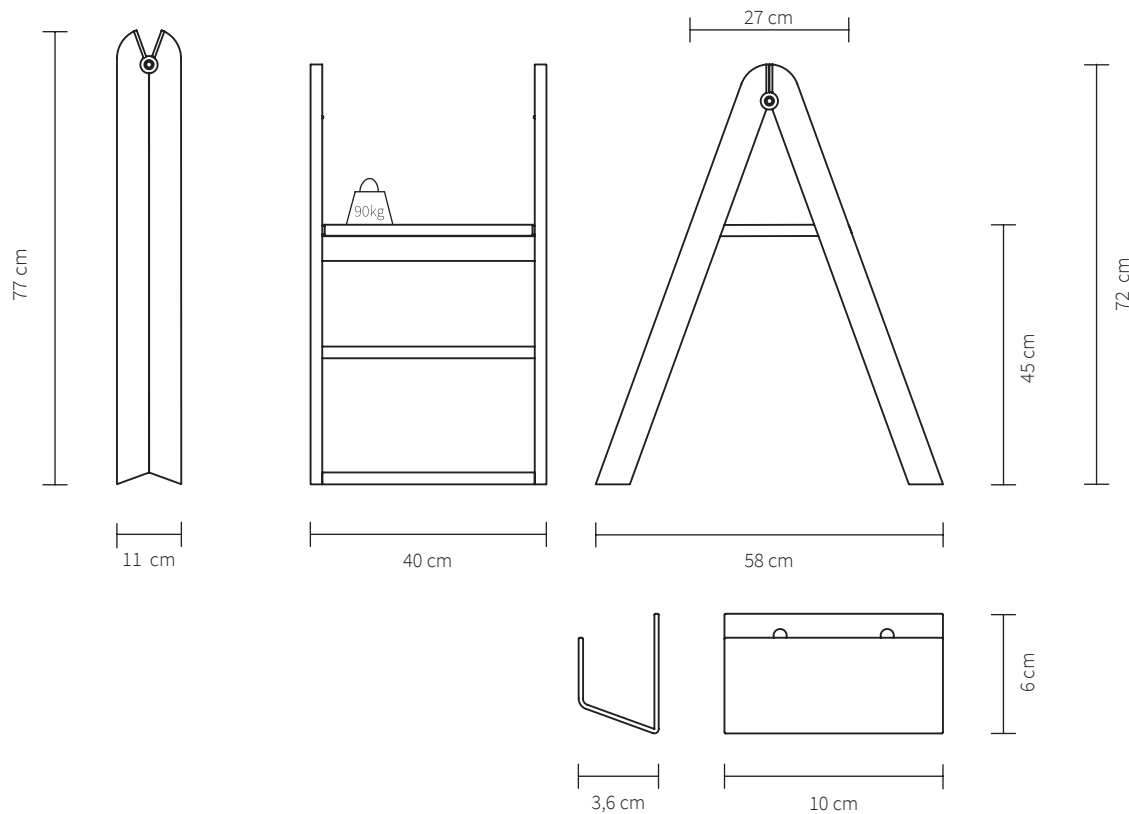

GEJST

R E E C H

C.F. Møller, 2022

Type Step Ladder

The stepladder Reech is practical, both in function and design, and is created to make everyday life easier and more beautiful.

The design of Reech is thought out in every detail, as exemplified by the innovative joints and solutions that are part of the stepladder. A small, almost invisible spring ball keeps the top step in place when the ladder is folded up and not in use. When it is time to use the stepladder it is unfolded most of the way, the top step is folded down, and the ladder is then fully unfolded so that the step locks into place in the frame.

Reech comes with a practical bracket that lets you hang it on the wall or inside a closet. That way it can be tucked away out of sight when it is not in use without taking up any floor space. The wall bracket is hidden behind the top step, which almost gives the illusion that Reech is floating in the air, magically held in place against the wall.

GEJST

SPECIFICATIONS

| | |
|----------------------------------|--|
| Product category | Small furniture |
| Product no. | Black: 20020 Ash: 20021 White: 20222 |
| EAN code | Black: 5712731200202 Ash: 5712731200219 White: 5712731200226 |
| Country of origin | China |
| Tarif | 9403.60.90.00 |
| Materials | Oak/Brass/Steel |
| Colour | Black, Ash or White |
| Product dimensions (H x L x W) | |
| Open | 71 cm x 58 cm x 40 cm |
| Closed | 77 cm x 11 cm x 40 cm |
| Wall bracket | 6 cm x 10 cm x 3,6 cm |
| Packaging dimensions (H x L x W) | 15 cm x 78 cm x 42 cm |
| Box content | Wall bracket, screws, plugs and manual |
| Product weight | 7,6 Kg |
| Max load | 90 kg |