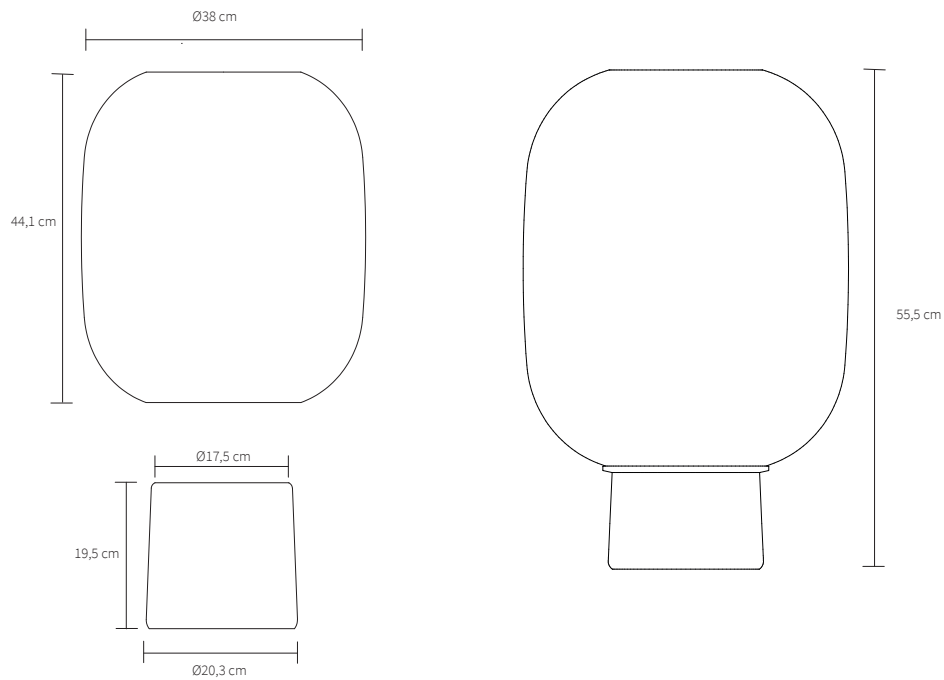

GEJST

NEBL

Michael Rem, 2017

Type Flowerpot

Variants Mega

Colours Black or Grey

Nebl flowerpot mega is an intuitive and innovative flowerpot, that salutes unity and simplicity. Nebel is the German word for “fog” and this exact meteorological phenomenon is the main source of inspiration for designer Micheal Rem.

Nebl flowerpot mega is a planter with character. The distinctive design and the matte finish of the glass adds an exclusiveness and tactility to Nebl, that makes it hard not to get intrigued.

Nebl flowerpot mega consists of two parts: A ceramic base in which the plant is placed, and a frosted glass that is placed on the base. The glass has two openings with different sizes, which makes it possible to place the glass either high or low on the base.

GEJST

SPECIFICATIONS

Product category	Accessories
Item no.	Grey: 10330 Black: 10331
EAN code	Grey: 5712731103305 Black: 5712731103312
Country of origin	China
Tarif	7020.00.80.00
Materials	Glass/Ceramics
Colour	Black or Grey
Product dimensions (H x L x W)	Glass: 44,2 cm x 38 cm x 38 cm Base: 19,5 cm x 20,3 cm x 20,3 cm
Packaging dimensions (H x L x W)	Glass: 50 cm x 35 cm x 35 cm Base: 21 cm x 21 cm x 21 cm
Product weight	Glass: 4,5 kg Base: 1,5 kg Total: 6 kg
Box Content	3 x Steelwire and Manual
Cleaning	Use a soft dry cloth to clean the product Do not use household cleaners.