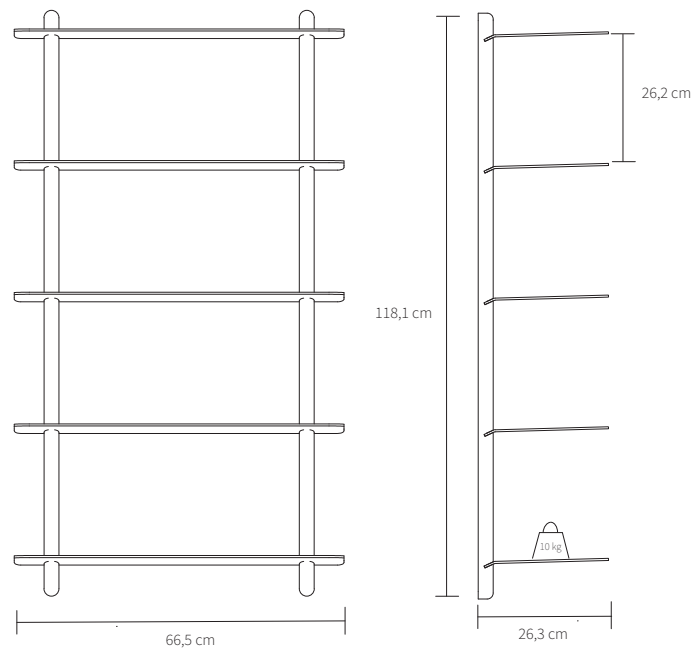

GEJST

NIVO LARGE

Böttcher & Kayser, 2019

Type Shelf

Variant E

Colours Black Ash Black

With its nordic expression, Nivo shelf Large E is subtle in its appearance and convincing in its simplicity.

Nivo is a minimalistic wall shelf designed by Böttcher & Kayser for Gejst. With no unnecessary details and only clean lines Nivo hangs lightly and elegantly on the wall.

Every component has been carefully thought out both in terms of design, form and function. There are no visible screws and the shelves are smoothly plugged in to the wooden poles, that have slits made exactly to fit.

Nivo shelf Large E shelf has the perfect size to exhibit the bigger things. The shelf is beautiful in every room of the home

GEJST

SPECIFICATIONS

Product category	Shelves
Item no.	20142
EAN code	5712731201421
Country of origin	Poland
Tarif	7616.99.90.00
Materials	Ash/Aluminium
Colour	Black Ash Black
Product dimensions (H x L x W)	118,1 cm x 66,5 cm x 26,3 cm
Packaging dimensions (H x L x W)	17 cm x 70 cm x 26,5 cm
Product weight	11 kg
Max load	10 kg per shelf
Box Content	Screws, Plugs and Manual
Cleaning	Use a soft dry cloth to clean the product Do not use household cleaners.