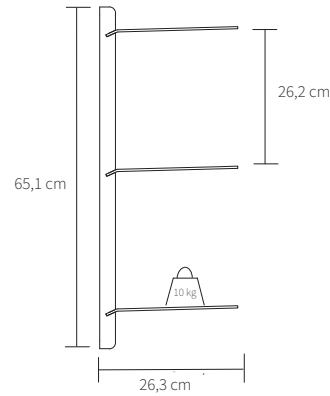

Every component has been carefully thought out both in terms of design, form and function. There are no visible screws and the shelves are smoothly plugged in to the wooden poles, that have slits made exactly to fit.

Nivo shelf Large D shelf has the perfect size to exhibit the bigger things. The shelf is beautiful in every room of the home

GEJST

SPECIFICATIONS

Product category	Shelves
Item no.	20132
EAN code	5712731201322
Country of origin	Poland
Tarif	7616.99.90.00
Materials	Ash/Aluminium
Colour	Black Ash Black
Product dimensions (H x L x W)	65,1 cm x 118,1 cm x 26,3 cm
Packaging dimensions (H x L x W)	17 cm x 120 cm x 26,5 cm
Product weight	12 kg
Max load	10 kg per shelf
Box Content	Screws, Plugs and Manual
Cleaning	Use a soft dry cloth to clean the product Do not use household cleaners.