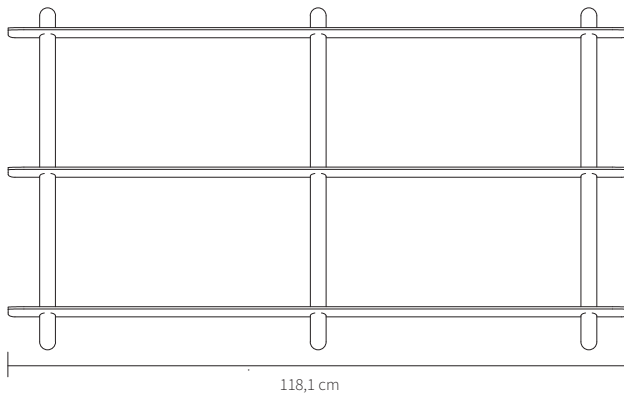

GEJST

NIVO LARGE

Böttcher & Kayser, 2019

Type Shelf

Variant D

Colours Black Ash Black

With its nordic expression, Nivo shelf Large D is subtle in its appearance and convincing in its simplicity.

Nivo is a minimalistic wall shelf designed by Böttcher & Kayser for Gejst. With no unnecessary details and only clean lines Nivo hangs lightly and elegantly on the wall.

Every component has been carefully thought out both in terms of design, form and function. There are no visible screws and the shelves are smoothly plugged in to the wooden poles, that have slits made exactly to fit.

Nivo shelf Large D shelf has the perfect size to exhibit the bigger things. The shelf is beautiful in every room of the home

GEJST

SPECIFICATIONS

Product category	Shelves
Item no.	20132
EAN code	5712731201322
Country of origin	Poland
Tarif	7616.99.90.00
Materials	Ash/Aluminium
Colour	Black Ash Black
Product dimensions (H x L x W)	65,1 cm x 118,1 cm x 26,3 cm
Packaging dimensions (H x L x W)	17 cm x 120 cm x 26,5 cm
Product weight	12 kg
Max load	10 kg per shelf
Box Content	Screws, Plugs and Manual
Cleaning	Use a soft dry cloth to clean the product Do not use household cleaners.